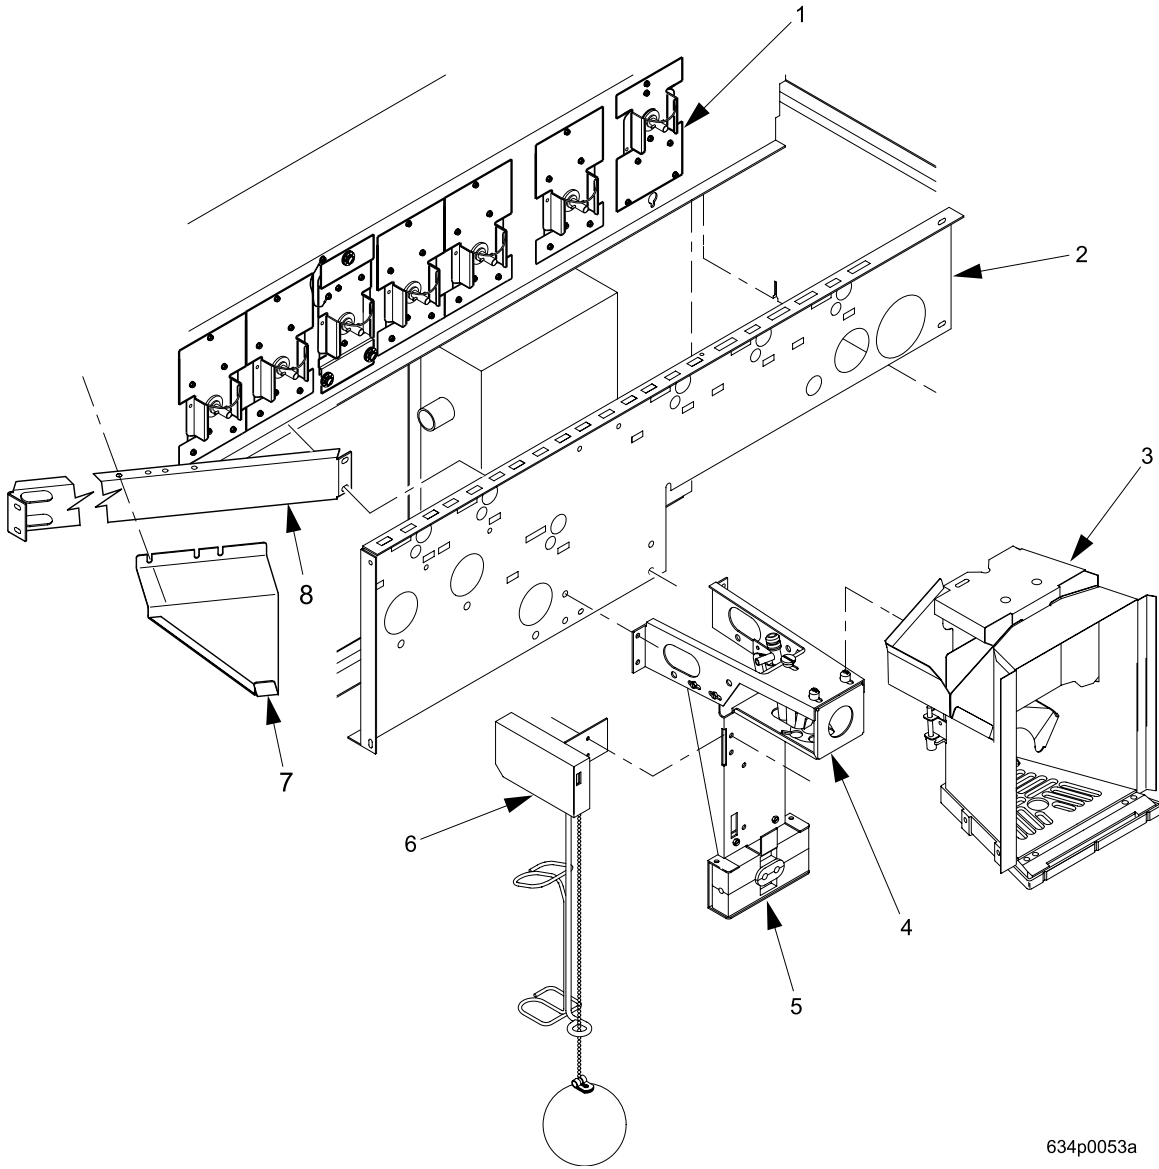

EuroTwin Drink Center Parts Manual

Figure 31. Cabinet Assembly - Part 5

EuroTwin Drink Center Parts Manual

TABLE 31. CABINET ASSEMBLY - PART 5

INDEX	PART NUMBER	DESCRIPTION	QTY
1	-	CANISTER MOTOR AND PLATE ASSEMBLIES (TABLE 55)	-
2	-	CANISTER SUPPORT ASSEMBLY (FIGURE 67)	-
3	6261409	CUP DELIVERY ASSEMBLY-U.K. (UK, LATIN AMERICA 230, CHILE) (FIGURES 79, 80)	1
	6361044	CUP DELIVERY ASSEMBLY-FRANCE (FIGURES 79, 80)	
	6261413	CUP DELIVERY ASSEMBLY-FINAL-GERMAN (GERMANY) (FIGURES 79, 80)	
4	6398180	TUBE AND NOZZLE ASSEMBLY (FIGURE 81)	1
5	-	STANDARD MUG SENSOR & BRACKET ASSEMBLY (FIGURE 82)	OPT
	-	TRANSMISSIVE MUG SWITCH (GERMANY) (FIGURE 82)	
6	6231223	OVERFLOW SWITCH ASSEMBLY (FIGURE 83)	1
7	6341027	BRACKET - TUBE RETAINER	1
8	6341007	BRACE - CANISTER SUPPORT	1