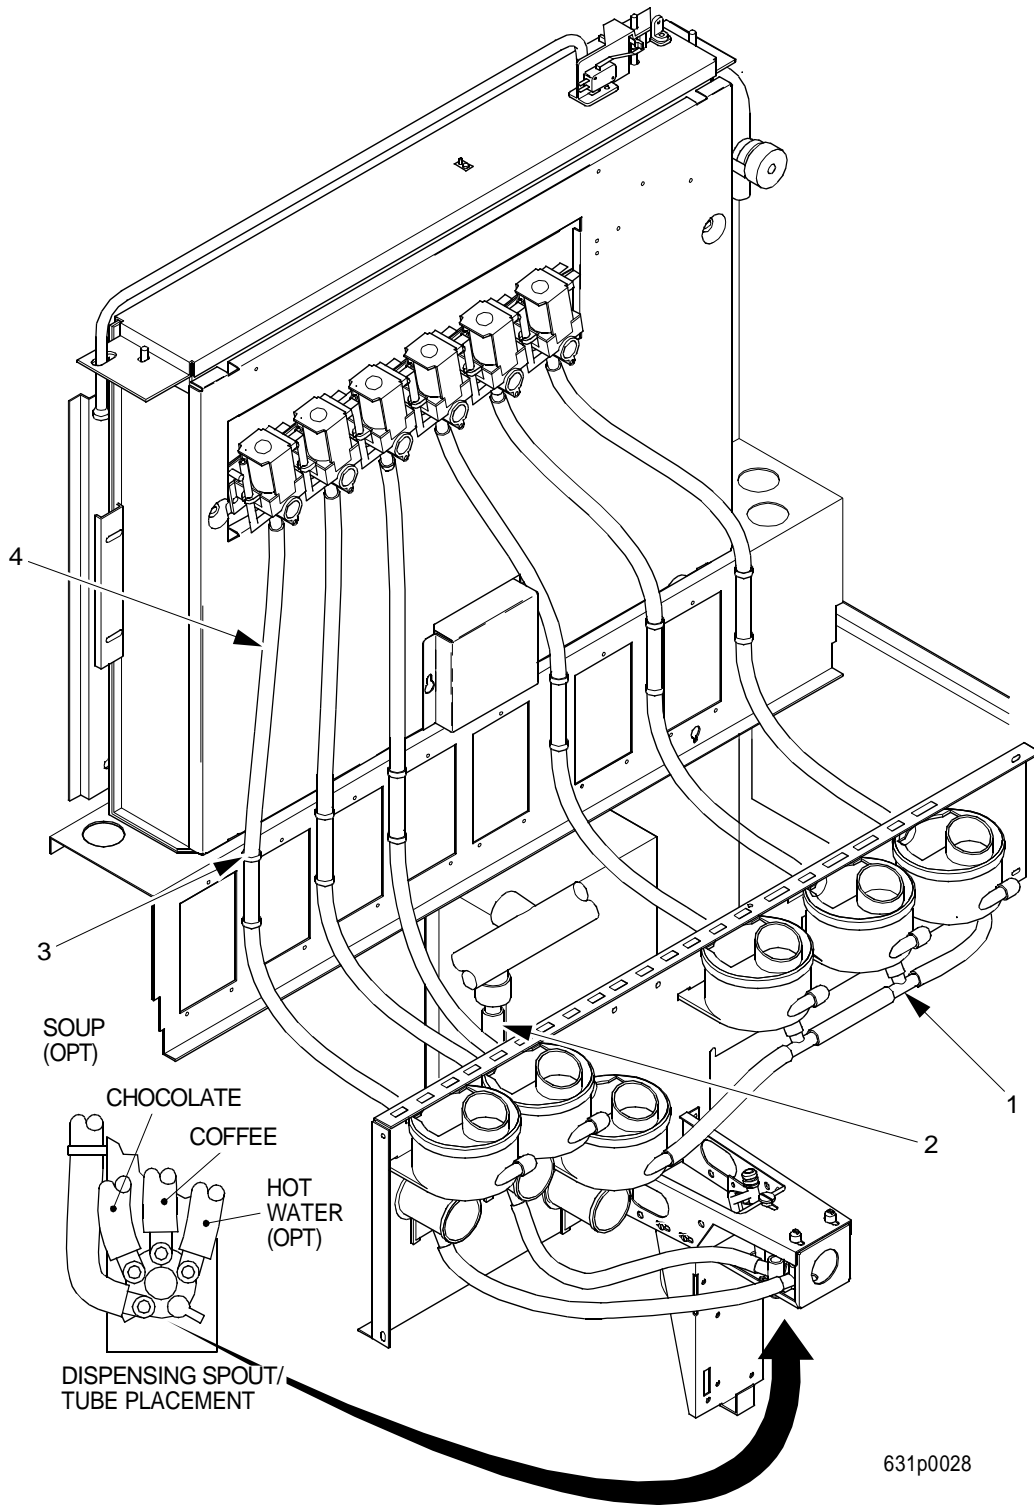

TABLE 90. LIQUID DISTRIBUTION SYSTEM - FREEZE DRY

EuroTwin Drink Center Parts Manual

Figure 90. Liquid Distribution System - Freeze Dry

EuroTwin Drink Center Parts Manual

TABLE 90. LIQUID DISTRIBUTION SYSTEM - FREEZE DRY

INDEX	PART NUMBER	DESCRIPTION	QTY
1	6237164	"T"-CONN.-1/2"O.D. X 3/8"I.D.	2
2	6338021	TUBING-SILICONE-.375 IDX.562	A/R
3	6237099	CLAMP-TUBE	*

* 2 PER VALVE ASSEMBLY