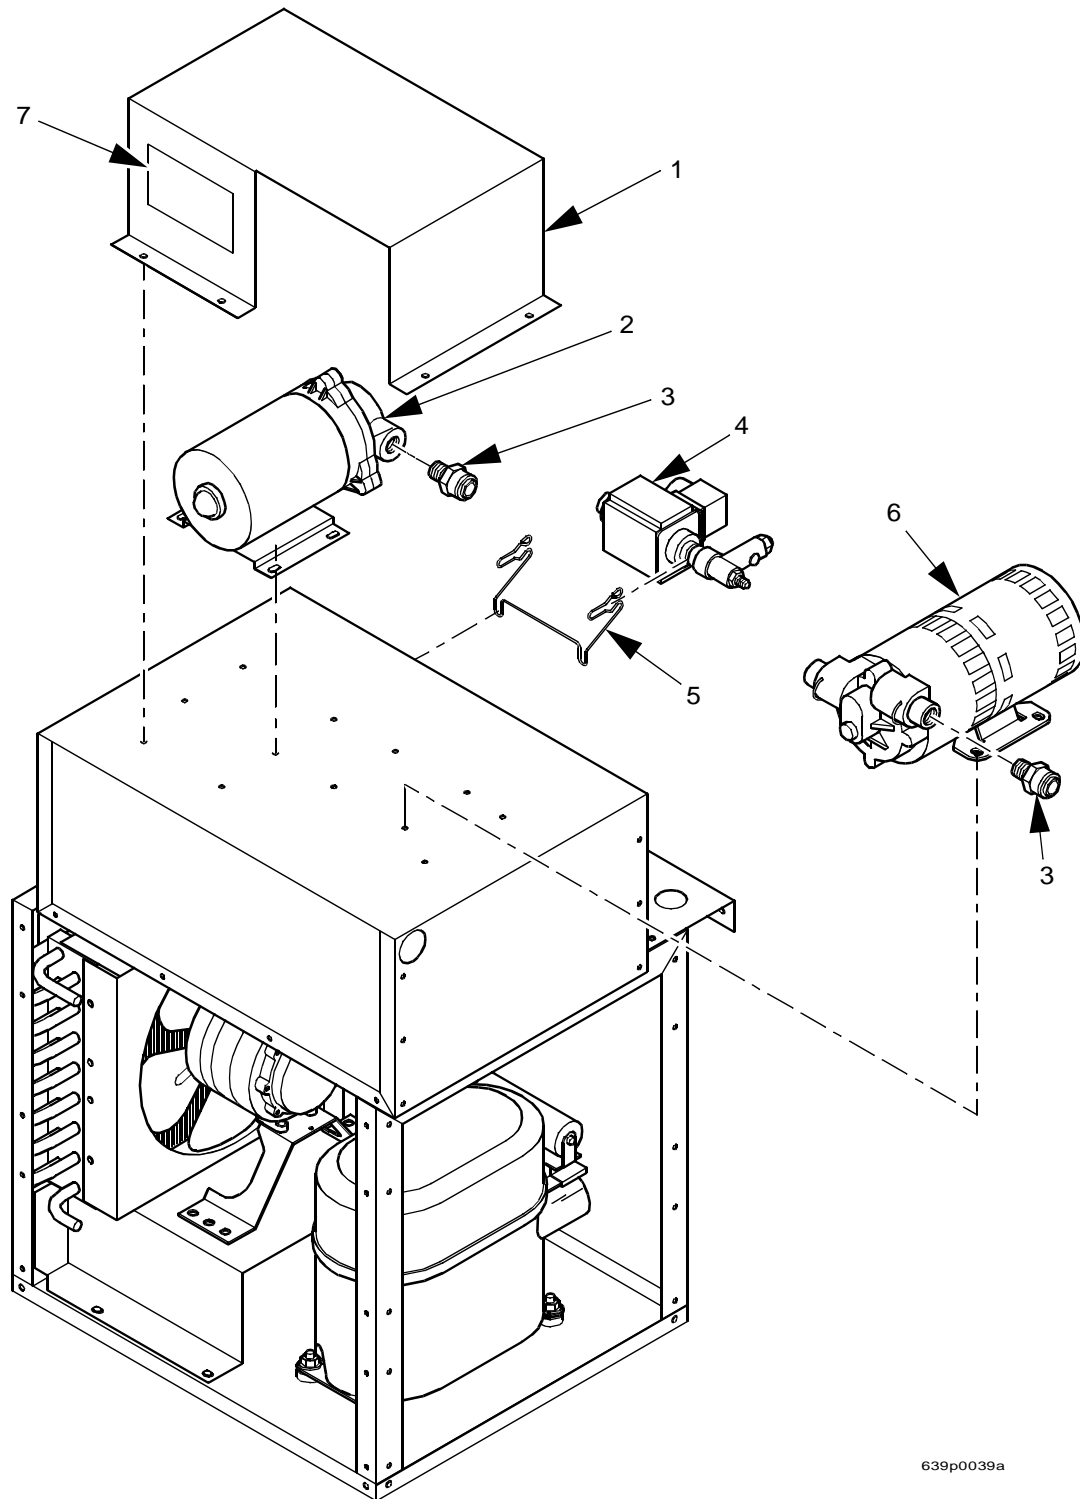

EuroTwin Drink Center Parts Manual

Figure 74. Drycool™ Refrigeration Module - Part 1

EuroTwin Drink Center Parts Manual

TABLE 74. DRYCOOL™ REFRIGERATION MODULE - PART 1

INDEX	PART NUMBER	DESCRIPTION	QTY.
-	6398169	REFRIGERATION MODULE - DRYCOOL - 230 V - R134A	1
1	6391044	COVER - RECIRCULATION PUMP	1
2	6398093	PUMP - CARBONATOR - 230V - W/TERM.	1
3	6398075	ADAPTOR - 3/8 MPT X 3/8 OD HOSE - 250BX	4
4	6398167	PUMP TUBE ASSEMBLY - SYRUP	2
5	6398081	CLIP - MOUNTING - RECIRCULATION PUMP	2
6	6398131	PUMP - WATER - RECIRCULATION - W/ADAPTERS 230V	1
7	6398178	LABEL - TUBING CONNECTIONS	1
-	4255331	FUSE HOLDER ASSEMBLY (NOT SHOWN)	1
-	9989473	FUSE - 1/2 AMP - TIME DELAY	1