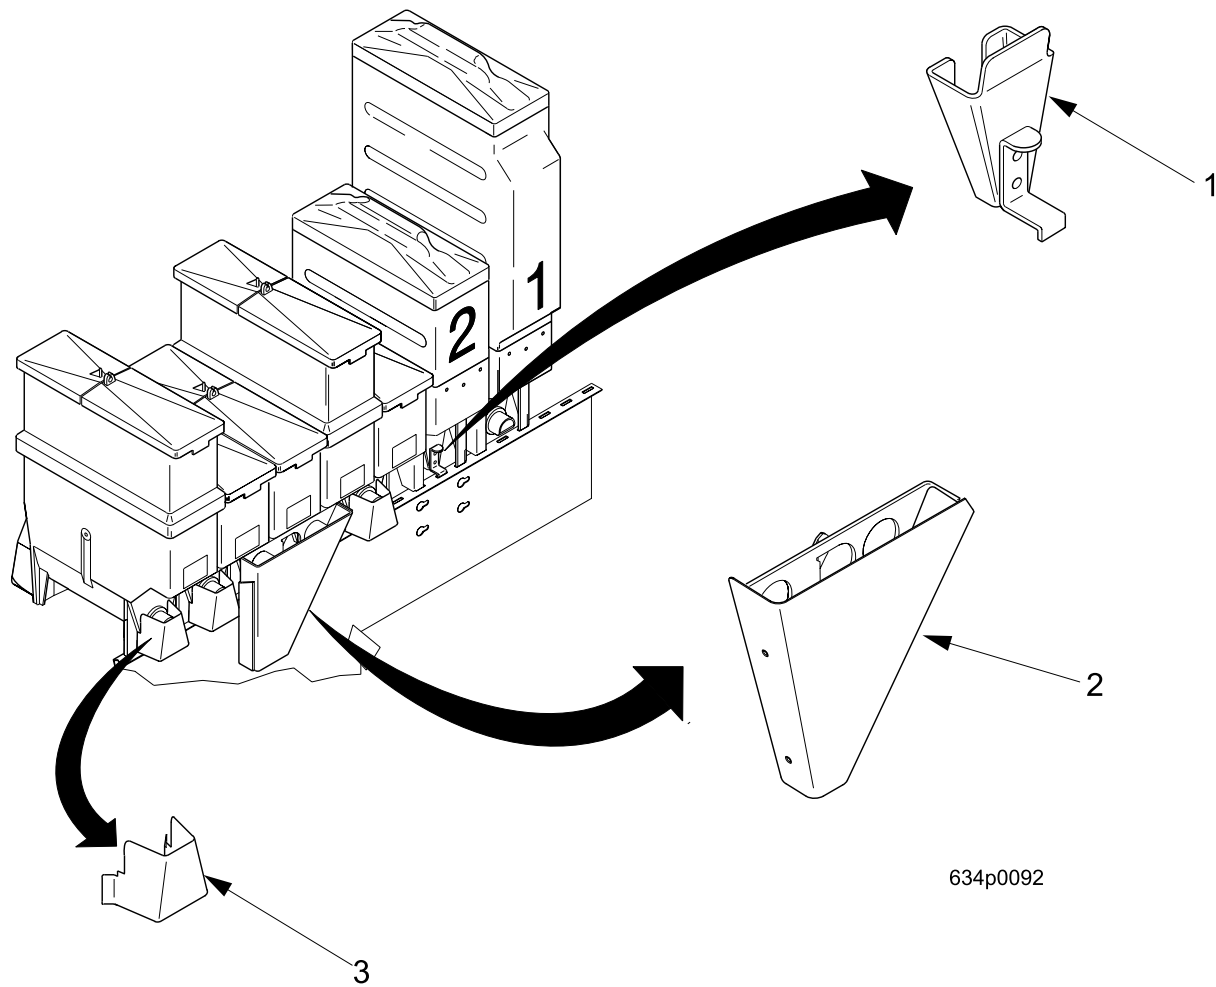

TABLE 65. PRODUCT AND CONDIMENT CHUTES - PART 1

EuroTwin Drink Center Parts Manual

Figure 65. Product and Condiment Chutes - Part 1

EuroTwin Drink Center Parts Manual

TABLE 65. PRODUCT AND CONDIMENT CHUTES - PART 1

INDEX	PART NUMBER	DESCRIPTION	QTY
1	6237241	CHUTE ASSEMBLY - PREGROUND COFFEE USED WITH THE FOLLOWING PRODUCTS: FRESH BREW COFFEE, FRESH BREW DECAF, LEAF TEA	1 OR 2
2	6367018	CHUTE ASSEMBLY - 2 INGREDIENT USED ON MACHINES WITHOUT SUGAR SUB OPTION FOR SUGAR - LIGHTENER CONDIMENTS	1 OPT
3	6337015	BRACKET - DEFLECTOR - CHOCOLATE USED WITH THE FOLLOWING PRODUCTS: CHOCOLATE, FREEZE DRY COFFEE, FREEZE DRY DECAF, SOUP	3 TO 5