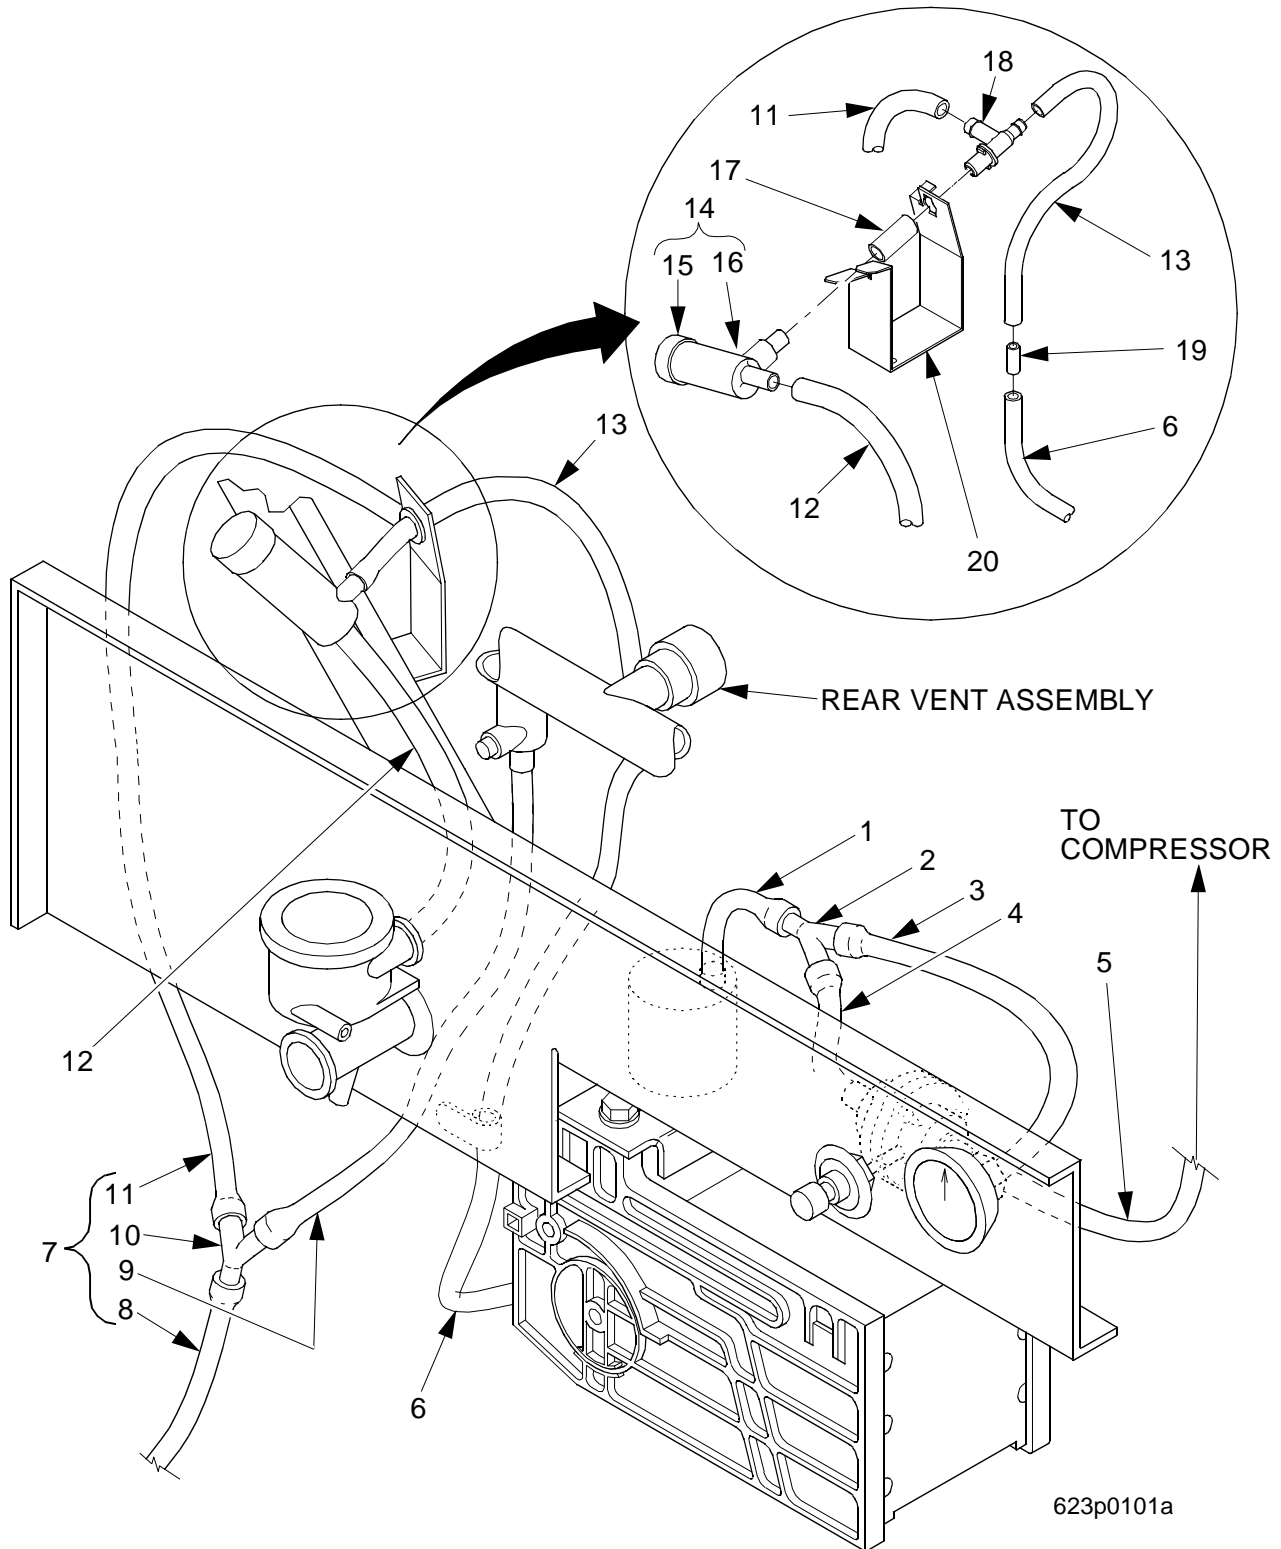

EuroTwin Drink Center Parts Manual

Figure 89. Liquid Distribution System - Fresh Brew - Part 2

EuroTwin Drink Center Parts Manual

TABLE 89. LIQUID DISTRIBUTION SYSTEM - FRESH BREW - PART 2

INDEX	PART NUMBER	DESCRIPTION	QTY.	BULK PART NUMBER
1	-	TUBE - 6208036 - 4.5" LG	1	6338021
2	3017006	SYRUP TUBE TEE SPLICE	1	-
3	-	6108097 TUBE 10.0	1	6338021
4	-	6108098 TUBE 7.0 LONG	1	6208037
5	-	TUBE - .44 O.D. X .25 I.D. X 17" LONG	1	6208037
6	-	61080970 TUBE 6108097	1	6208037
7	6238038	TUBE AND Y ASSEMBLY (INCLUDES INDEX NUMBERS 8 AND 10 THROUGH 12)	1	-
8	-	TUBE - .56 X .37 X 10.0	1	6338021
9	6237037	61080970 TUBE 9.5 LONG	1	6338021
10	6158007	Y CONNECTOR - 3/8 OD 1/4 ID	1	-
11	-	TUBE .56 X .37 X 18.0	1	6338021
12	-	TUBE - 4.25" LONG	1	6338021
13	-	TUBE - 6108097 - 12.5" LG	1	6338021
14	6337018	CHAMBER ASSEMBLY - EXPANSION (INCLUDES INDEX NUMBERS 13, 16, 17, 18)	1	-
15	6237347	VINYL CAP - 1.00 ID .50 LG	1	-
16	6237316	VENT AND ADAPTER ASSEMBLY	1	-
17	6237134	TUBE - .38 I.D. X .56 O.D. X 1.25" LONG	1	6338021
18	6237311	FLOW RESTICTOR	1	-
19	3638079	FITTING - BARBED - #5/16 X 3/8	1	-
-	3102491	CLAMP - WIRE (NOT SHOWN)	1	-
20	6337017	BRACKET - FLOW RESTRICTOR - FRESH BREW	1	-