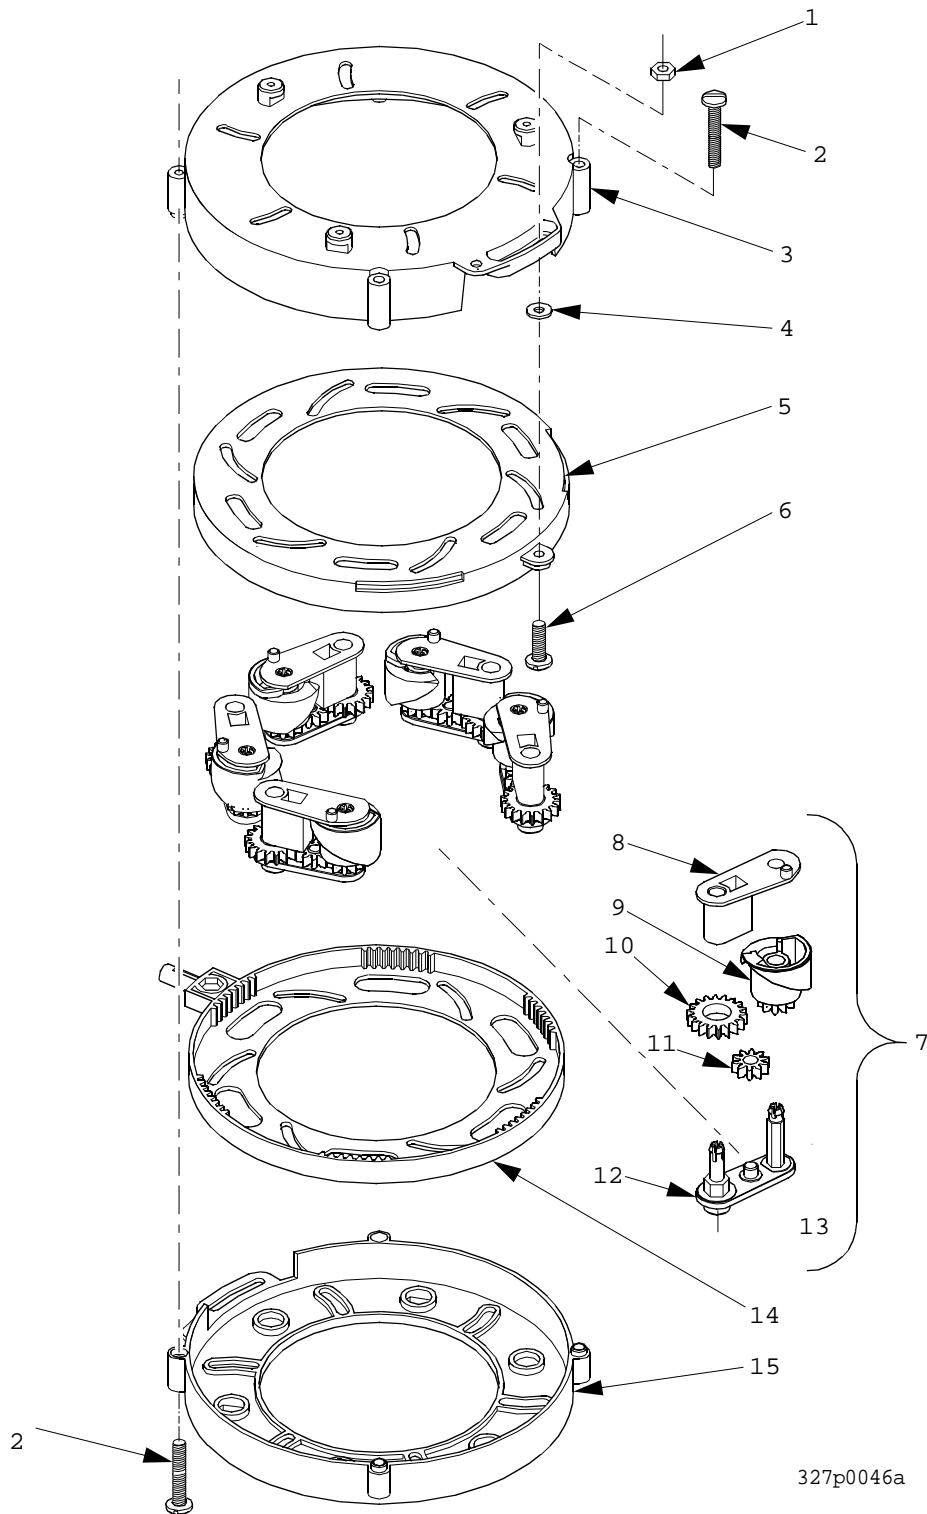

# EuroTwin Drink Center Parts Manual

TABLE 5. MILLENNIA TRIM - PART 3

INDEX	PART NUMBER	DESCRIPTION	QTY
1	1572213	RIGHT HAND TRIM-UPPER-"A-21"	1
2	1572212	ARRAY-PUSH BUTTON SELECTION	1
3	1572224	SPRING-PUSH BUTTON	21
4	1572223	PLATE-STOP BUTTONS	1
5	1572292	RETAINER-RETURN BUTTON	1
6	1572210	COIN RETURN BUTTON-"A-2"	1
7	2302053	SPACER CUP	4
8	1572323	EXTENSION-COIN INSERT	1
9	1572209	COIN INSERT-"A-1"	1

# EuroTwin Drink Center Parts Manual

**TABLE 17. MECHANISM ASSEMBLY**

<b>INDEX</b>	<b>PART NUMBER</b>	<b>DESCRIPTION</b>	<b>QTY.</b>
-	6263001	MECHANISM ASSY - 7 COLUMN	1
	3283018	MECHANISM ASSY - 18 OZ - 7 COLUMN	
1	6233010	COVER - END	2
2	6233013	DRIVER - GENEVA	2
3	6269013	HARNESS - CUP MECHANISM	1
4	6233014	INDEX PLATE - GENEVA	2
5	6233019	BRACKET - MECH.MOUNTING - LEFT	1
6	6263003	PLATE - BASE - 7 COLUMN	1
7	1577038	MOTOR & PC BOARD ASSEMBLY	2
8	6233056	MOTOR & CRANK ARM ASSY	1
9	6333008	CUP RING ASSY - UNIVERSAL	1
10	6233057	MTG BRACKET ASSY - RIGHT (FIGURE 19)	1
11	3283058	CAM	1
12	6233032	ACTUATOR - CUP RING	1
13	4733035	SPRING - CUP RELEASE ARM	1
14	6233105	PCB ASSY - DETECTOR CUP SENSOR	1
15	6233106	NARNESS - CUP DETECTOR/LED JUMPER	1
16	6233107	PCB ASSY - DETECTOR CUP SENSOR	1
17	6233012	COVER - CENTER	1

# EuroTwin Drink Center Parts Manual

Figure 18. Cup Ring Assembly

# EuroTwin Drink Center Parts Manual

**TABLE 18. CUP RING ASSEMBLY**

INDEX	PART NUMBER	DESCRIPTION	QTY.
-	6333008	CUP RING ASSEMBLY - UNIVERSAL	REF
1	3143011	NUT #8-32 SELF LOCKING	1
2	6332052	SCREW - #8-16 X 1.25 PHS - PLASTITE	4
3	6333004	HOUSING - CUP RING	1
4	6114121	WASHER ROLLER	1
5	6333011	ADJUSTER RING - INTERNAL	1
6	3143009	SCREW #8-32 X .50 PHS W/LW	1
7	6333007	CAM & GEAR ASSEMBLY	6
8	6333006	RETAINER - CAM	6
9	6333012	CAM - CUP - UNIVERSAL	6
10	6233126	GEAR - 18 TOOTH	6
11	6233127	GEAR - 10 TOOTH	6
12	6333005	ARM - CAM	6
13	6234628	WASHER - PAPER MECH.	6
14	6333010	GEAR RING - INTERNAL	1
15	6333009	HOUSING - CUP RING	1