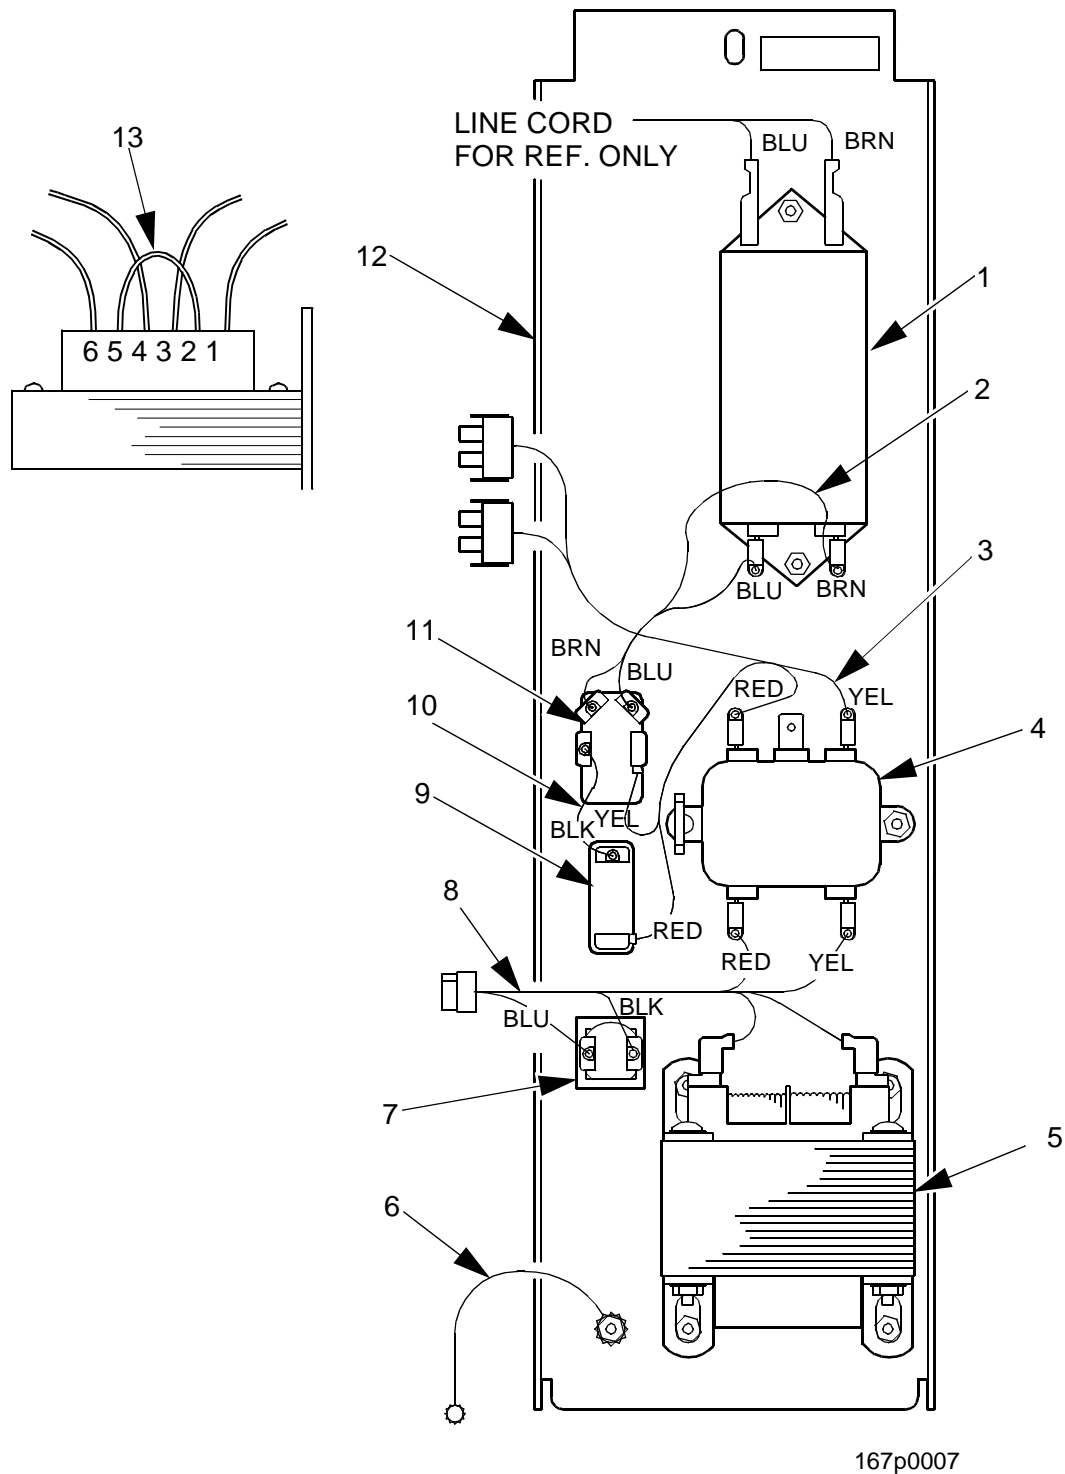

# EuroTwin Drink Center Parts Manual

Figure 40. Power Panel Assembly - 230 V - UK