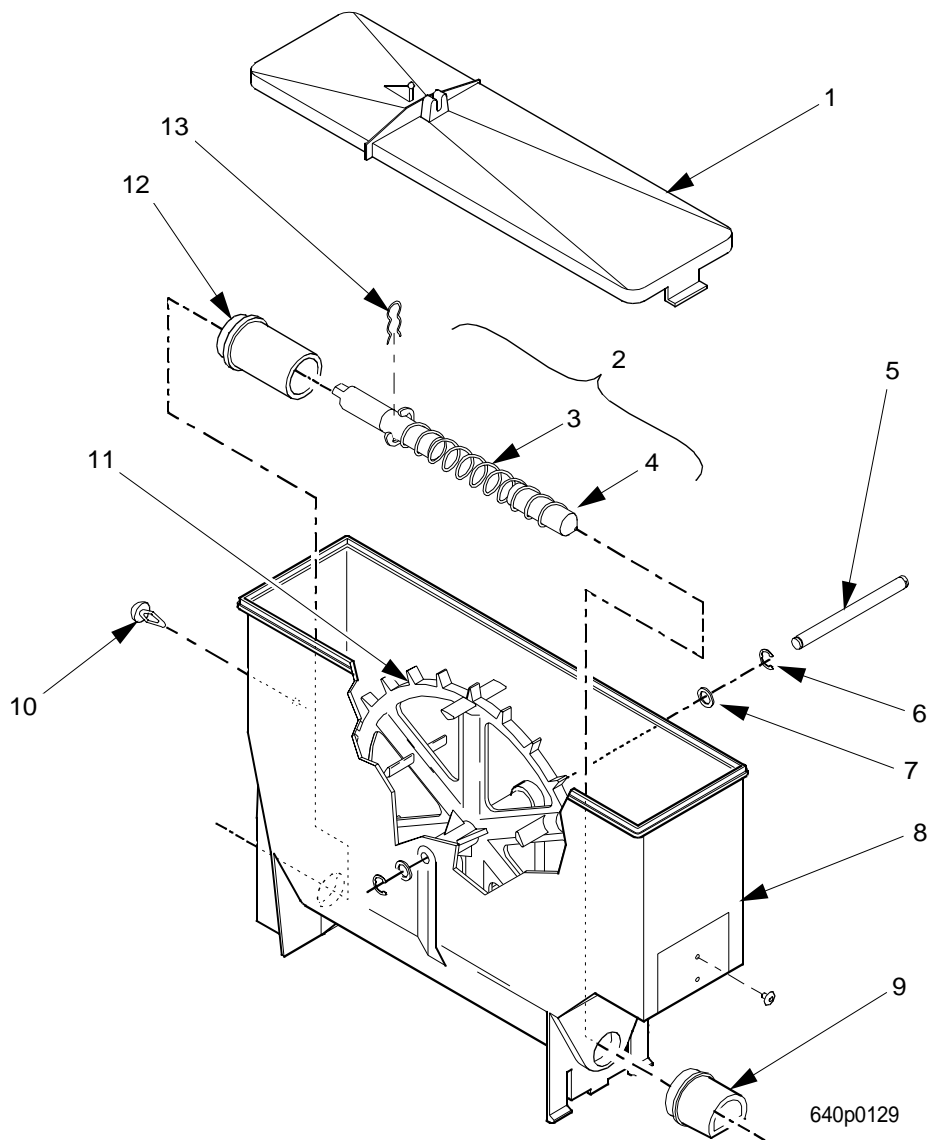

EuroTwin Drink Center Parts Manual

Figure 62. Canister Assembly 6237446

EuroTwin Drink Center Parts Manual

TABLE 62. CANISTER ASSEMBLY 6237446

INDEX	PART NUMBER	DESCRIPTION	QTY
-	6237446	CANISTER ASSEMBLY - LIGHTENER	-
1	6237023	LID - CANISTER	1
2	6237180	PLUG AND AUGER ASSEMBLY (INCLUDES INDEX NUMBERS 3 AND 4)	1
3	6237179	AUGER ASSEMBLY	1
4	6237046	PLUG - AUGER	1
5	6237167	SHAFT - CANISTER	1
6	9900415	RETAINING RING REINF E TYP.1	2
7	6237116	WASHER - SEAL - WEAR PLATE	2
8	6237176	BASE - CANISTER	1
9	6237106	NOZZLE - DISPENSING - CANISTER	1
10	6237053	FASTENER - PUSH IN	1
11	6237181	MIXING WHEEL	1
12	6237014	BEARING - CANISTER	1
13	6237020	CLIP - SPRING	1