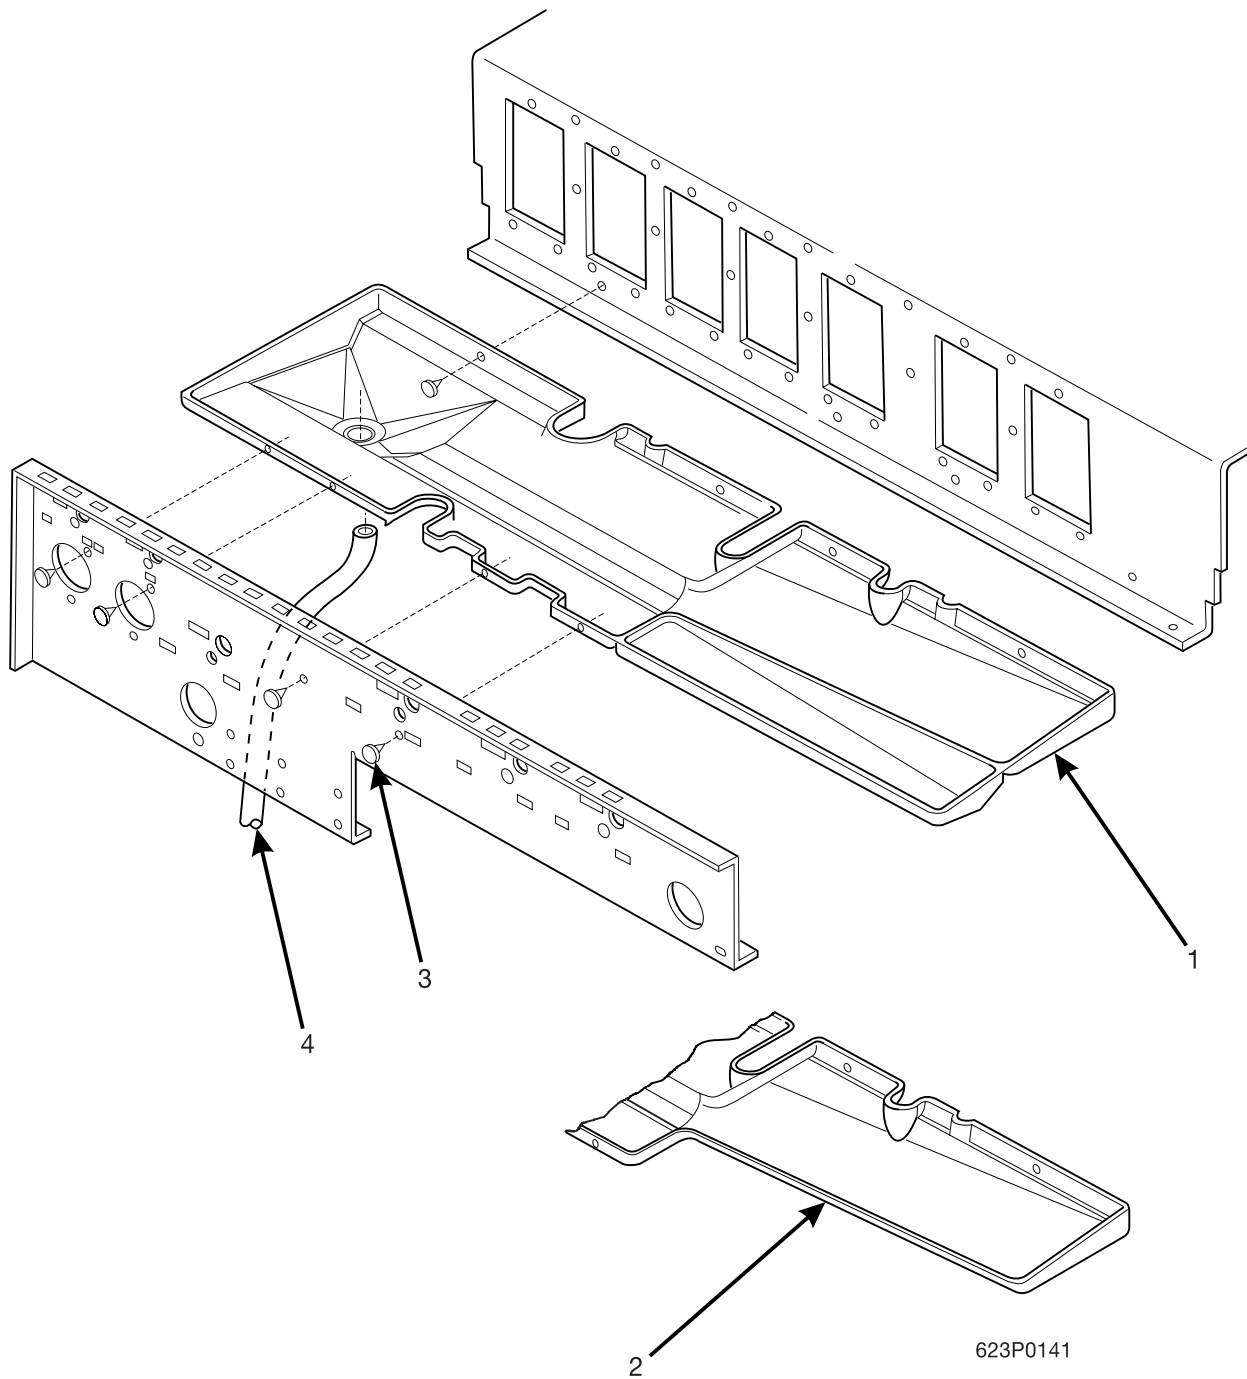

EuroTwin Drink Center Parts Manual

Figure 99. Ingredient Drain Tray Accessory

EuroTwin Drink Center Parts Manual

TABLE 99. INGREDIENT DRAIN TRAY ACCESSORY

INDEX	PART NUMBER	DESCRIPTION	QTY
1	6241009	INGREDIENT DRAIN TRAY - 32" - FRESH BREW	OPT
	6241008	INGREDIENT DRAIN TRAY - 32" - FREEZE DRY	
2	6237053	FASTENER - PUSH IN	8
3	6238090	TUBING - 13/16 OD X 5/8 ID BLACK	23"

TABLE 100. DEX PRINTER INTERFACE ACCESSORY

INDEX	PART NUMBER	DESCRIPTION	QTY
-	1679056	HARNESS - DEX PRINTER INTERFACE (CONNECT TO CONTROL- LER PCB AT J36) - NOT SHOWN	OPT.

FEMALE MODULAR ADAPTER