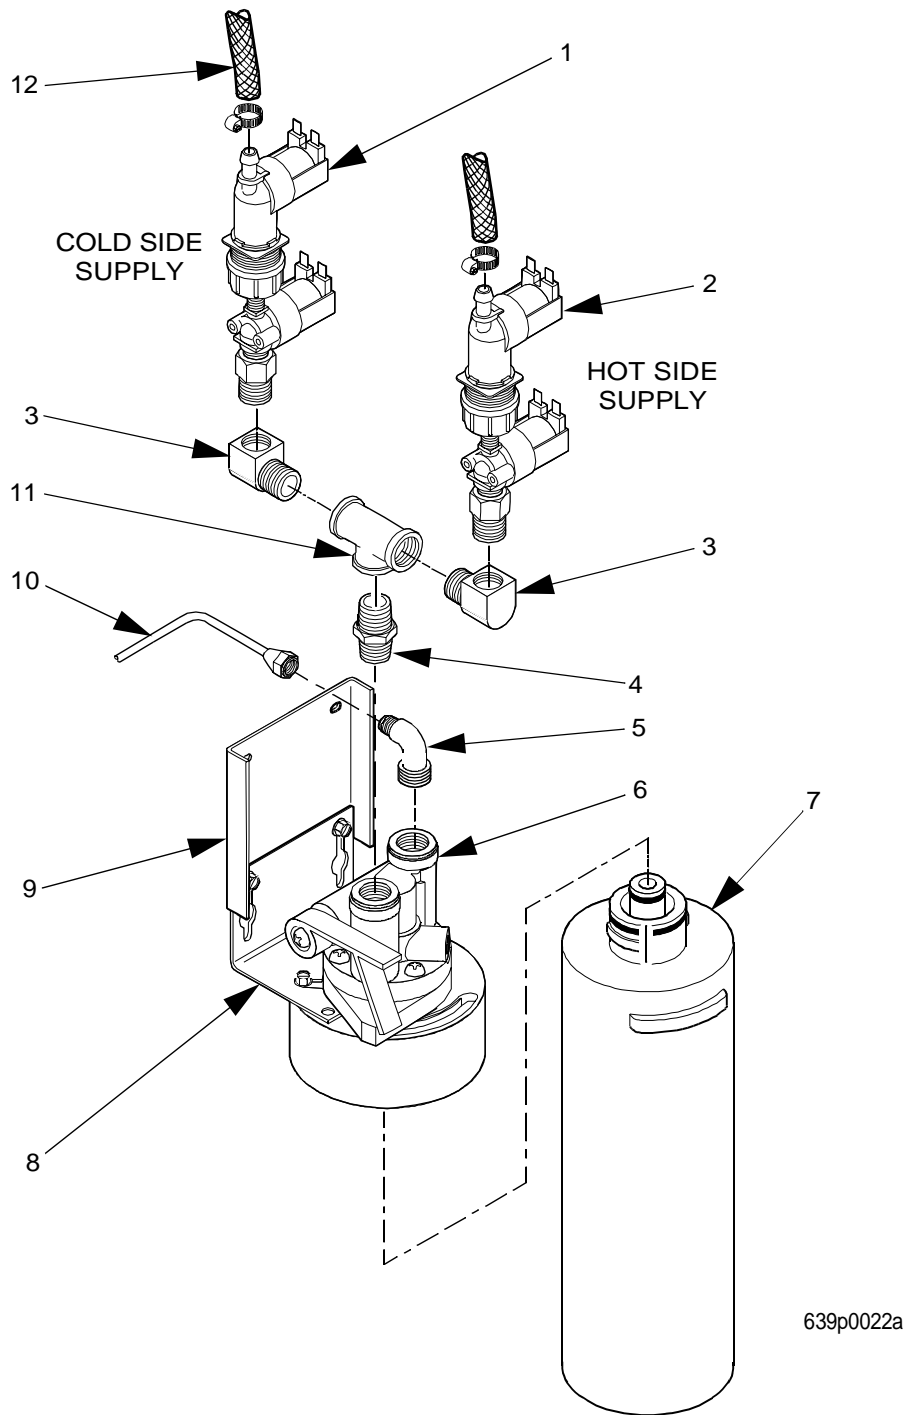

EuroTwin Drink Center Parts Manual

Figure 85. Water Supply - With Everpure Water Filter

EuroTwin Drink Center Parts Manual

TABLE 85. WATER SUPPLY - WITH EVERPURE WATER FILTER

INDEX	PART NUMBER	DESCRIPTION	QTY.
1	6407002	WATER VALVE-INLET-230VAC-50HZ	1
2	6408003	VALVE ASSEMBLY - WATER INLET	2
3	6508103	STREET ELBOW - ANDERSON	2
4	3608201	NIPPLE - 3/8 NPTF - HEX #216P-6	1
5	3128150	ELBOW - MALE COUPLINGS	1
6	3158022	HEAD - WATER FILTER - 9267-12 QC4	1
7	6118071	CARTRIDGE - WATER - FILTER - EVERPURE	1
8	3158023	BRACKET - MOUNTING - WATER FILTER #3046-44	1
9	6231142	PLATE - WATER FILTER	1
10	6348001	TUBING-INLET-W/FILTER OPT	1
11	3618121	TEE - 3/8 - BRASS COUPLINGS #101E	1
12	6318123	TUBING - UK - AQUAVEND - .375 I.D.	A/R