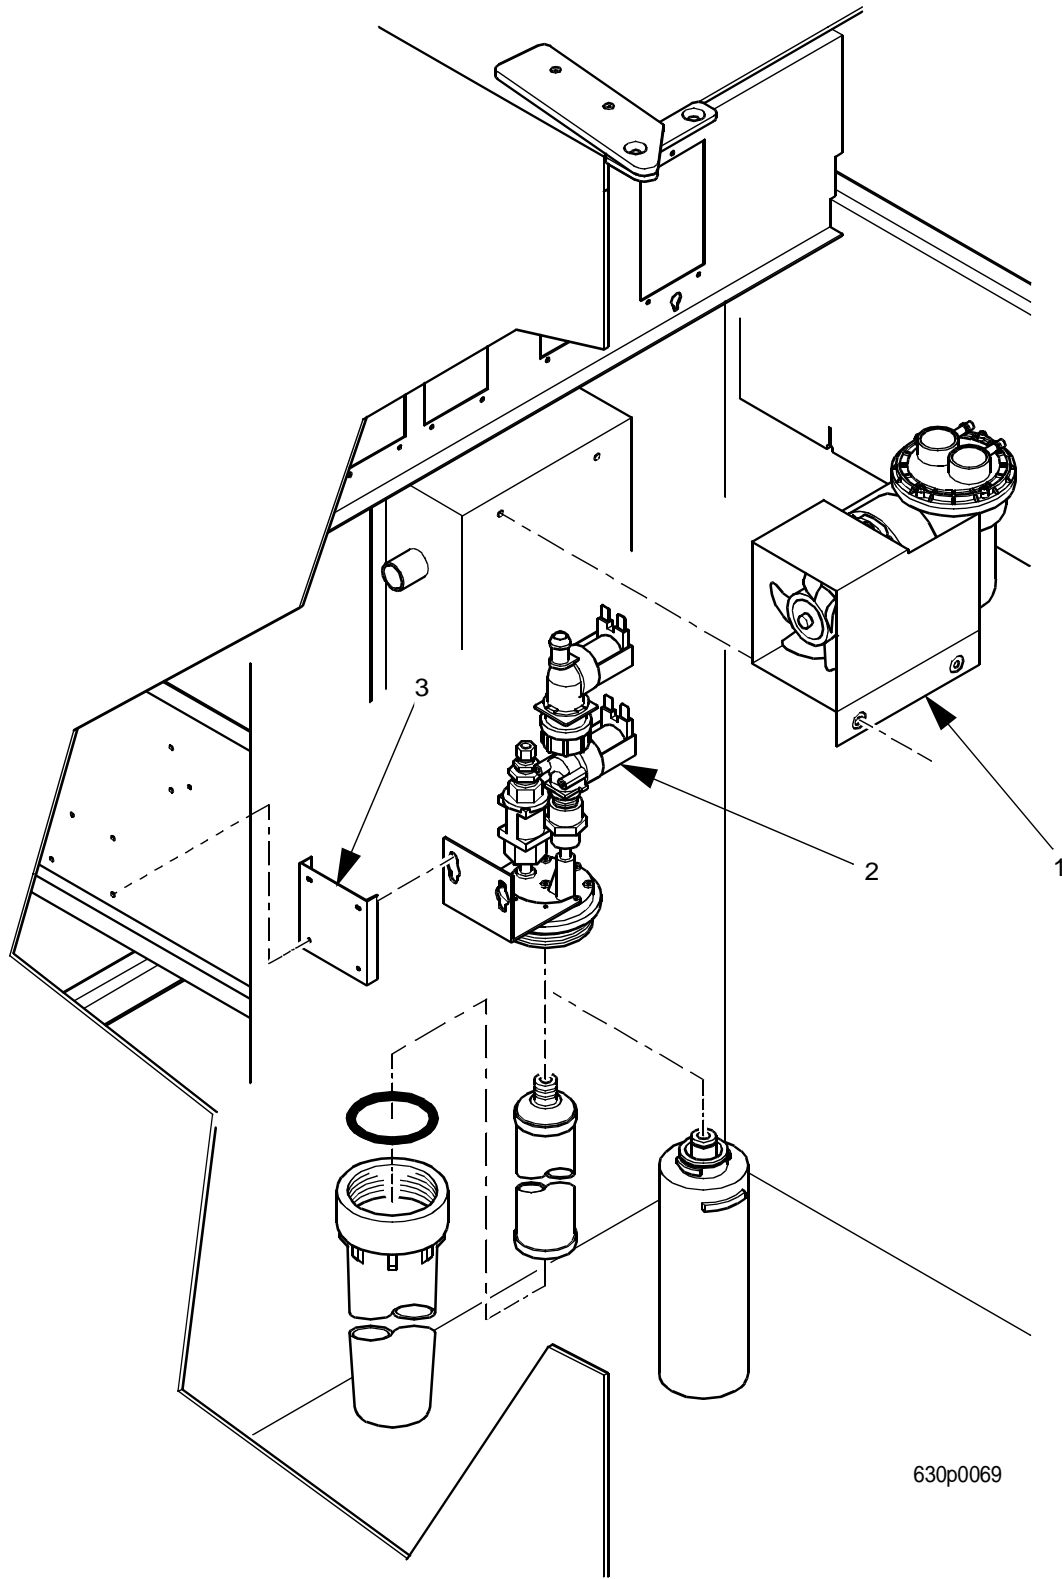

EuroTwin Drink Center Parts Manual

TABLE 31. CABINET ASSEMBLY - PART 5

INDEX	PART NUMBER	DESCRIPTION	QTY
1	-	CANISTER MOTOR AND PLATE ASSEMBLIES (TABLE 55)	-
2	-	CANISTER SUPPORT ASSEMBLY (FIGURE 67)	-
3	6261409	CUP DELIVERY ASSEMBLY-U.K. (UK, LATIN AMERICA 230, CHILE) (FIGURES 79, 80)	1
	6361044	CUP DELIVERY ASSEMBLY-FRANCE (FIGURES 79, 80)	
	6261413	CUP DELIVERY ASSEMBLY-FINAL-GERMAN (GERMANY) (FIGURES 79, 80)	
4	6398180	TUBE AND NOZZLE ASSEMBLY (FIGURE 81)	1
5	-	STANDARD MUG SENSOR & BRACKET ASSEMBLY (FIGURE 82)	OPT
	-	TRANSMISSIVE MUG SWITCH (GERMANY) (FIGURE 82)	
6	6231223	OVERFLOW SWITCH ASSEMBLY (FIGURE 83)	1
7	6341027	BRACKET - TUBE RETAINER	1
8	6341007	BRACE - CANISTER SUPPORT	1

EuroTwin Drink Center Parts Manual

Figure 32. Cabinet Assembly - Part 6