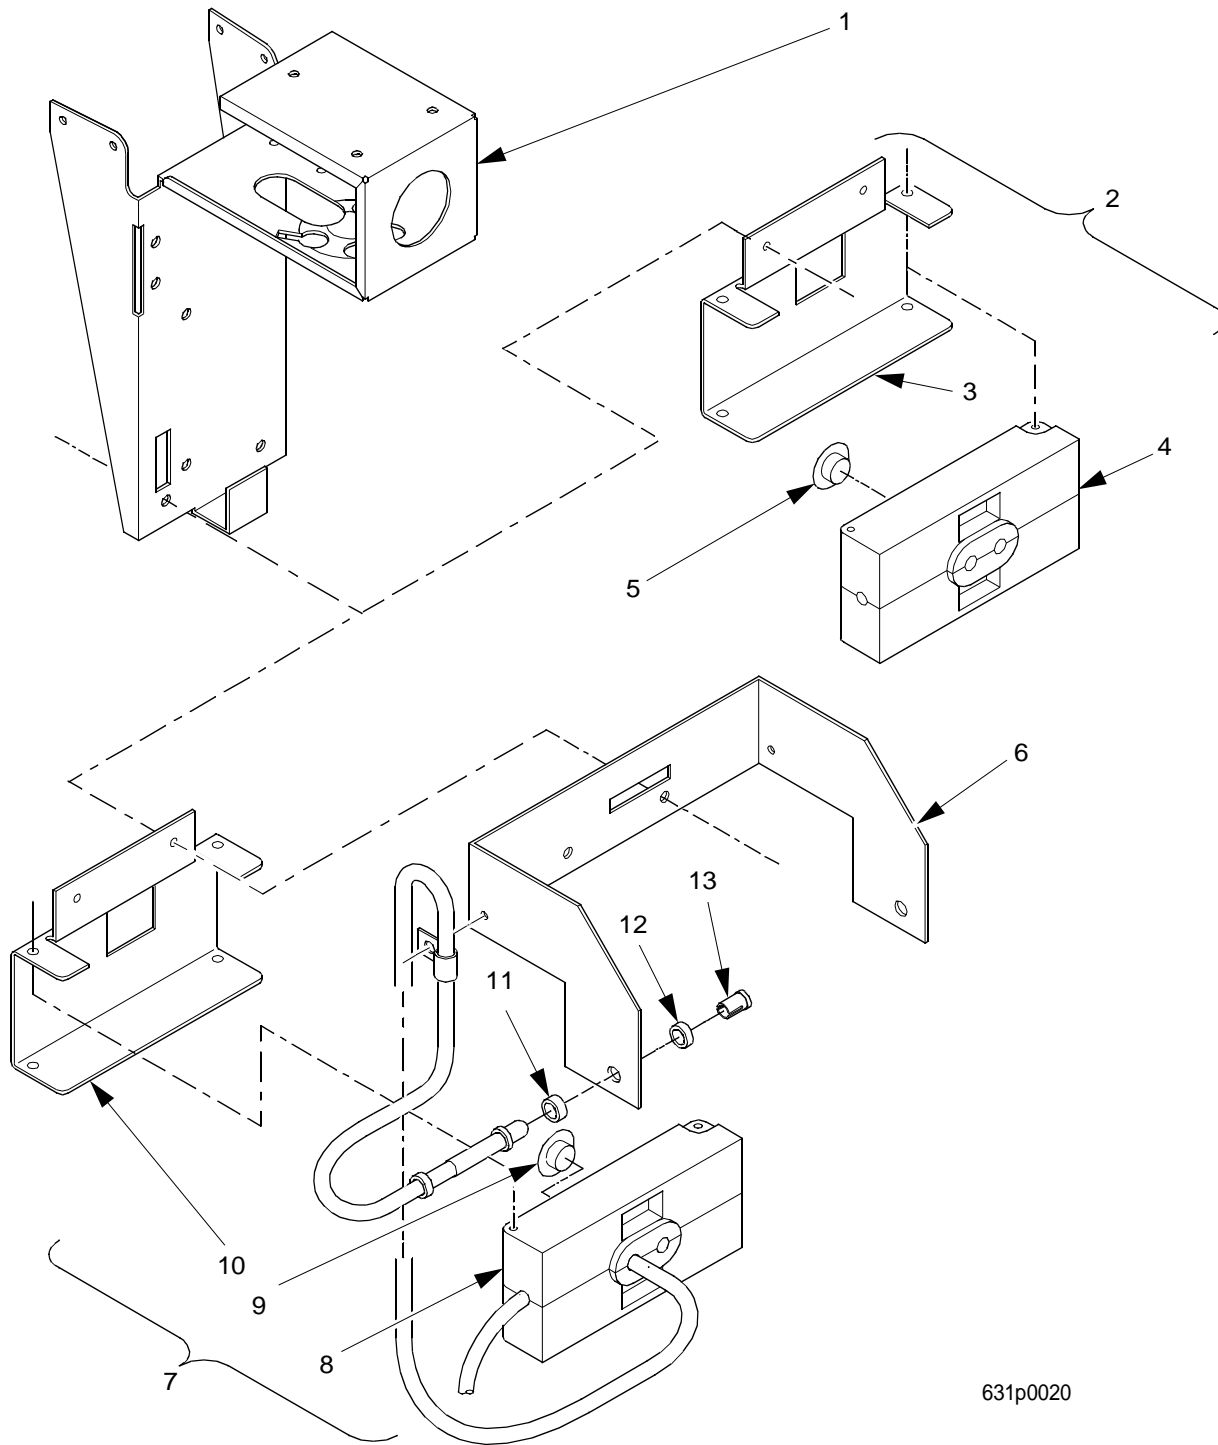

EuroTwin Drink Center Parts Manual

631p0020

Figure 82. Mug Sensor Options

EuroTwin Drink Center Parts Manual

TABLE 82. MUG SENSOR OPTIONS

INDEX	PART NUMBER	DESCRIPTION	QTY.
-	-	STANDARD MUG SWITCH OPTION (INCLUDES INDEX # 2)	REF
		TRANSMISSIVE MUG SWITCH OPTION - GERMANY (INCLUDES INDEX #S 6, 7, AND 11 - 13)	
1	6398135	BRACKET-CUP STATION-EUROTWIN	REF
2	6231536	MUG SENSOR & BRACKET ASSEMBLY (INCLUDES INDEX NUMBERS 3 - 5)	1 OPT
3	6231539	BRACKET-CUP SENSOR	1 OPT
4	6231537	SENSOR ASSEMBLY-MUG	1 OPT
5	9989641	CAPLUG-3/8"-FLUSH TYPE	1 OPT
6	6231558	BRACKET-LED	1 OPT
7	6231540	MUG SW & BRKT ASSY-TRANSMISSIVE (INCLUDES INDEX NUMBERS 8 - 10)	1 OPT
8	6231557	MUG SENSOR ASSY-TRANSMISSIVE	1 OPT
9	9989641	CAPLUG-3/8"-FLUSH TYPE	1 OPT
10	6231539	BRACKET-CUP SENSOR	1 OPT
11	9989643	LED LOCKING RING(RNG 268)	2 OPT
12	9989644	SPACER-LED LENS(SPC-125)	2 OPT
13	9989642	LENS-LED(CR301-RED)	2 OPT