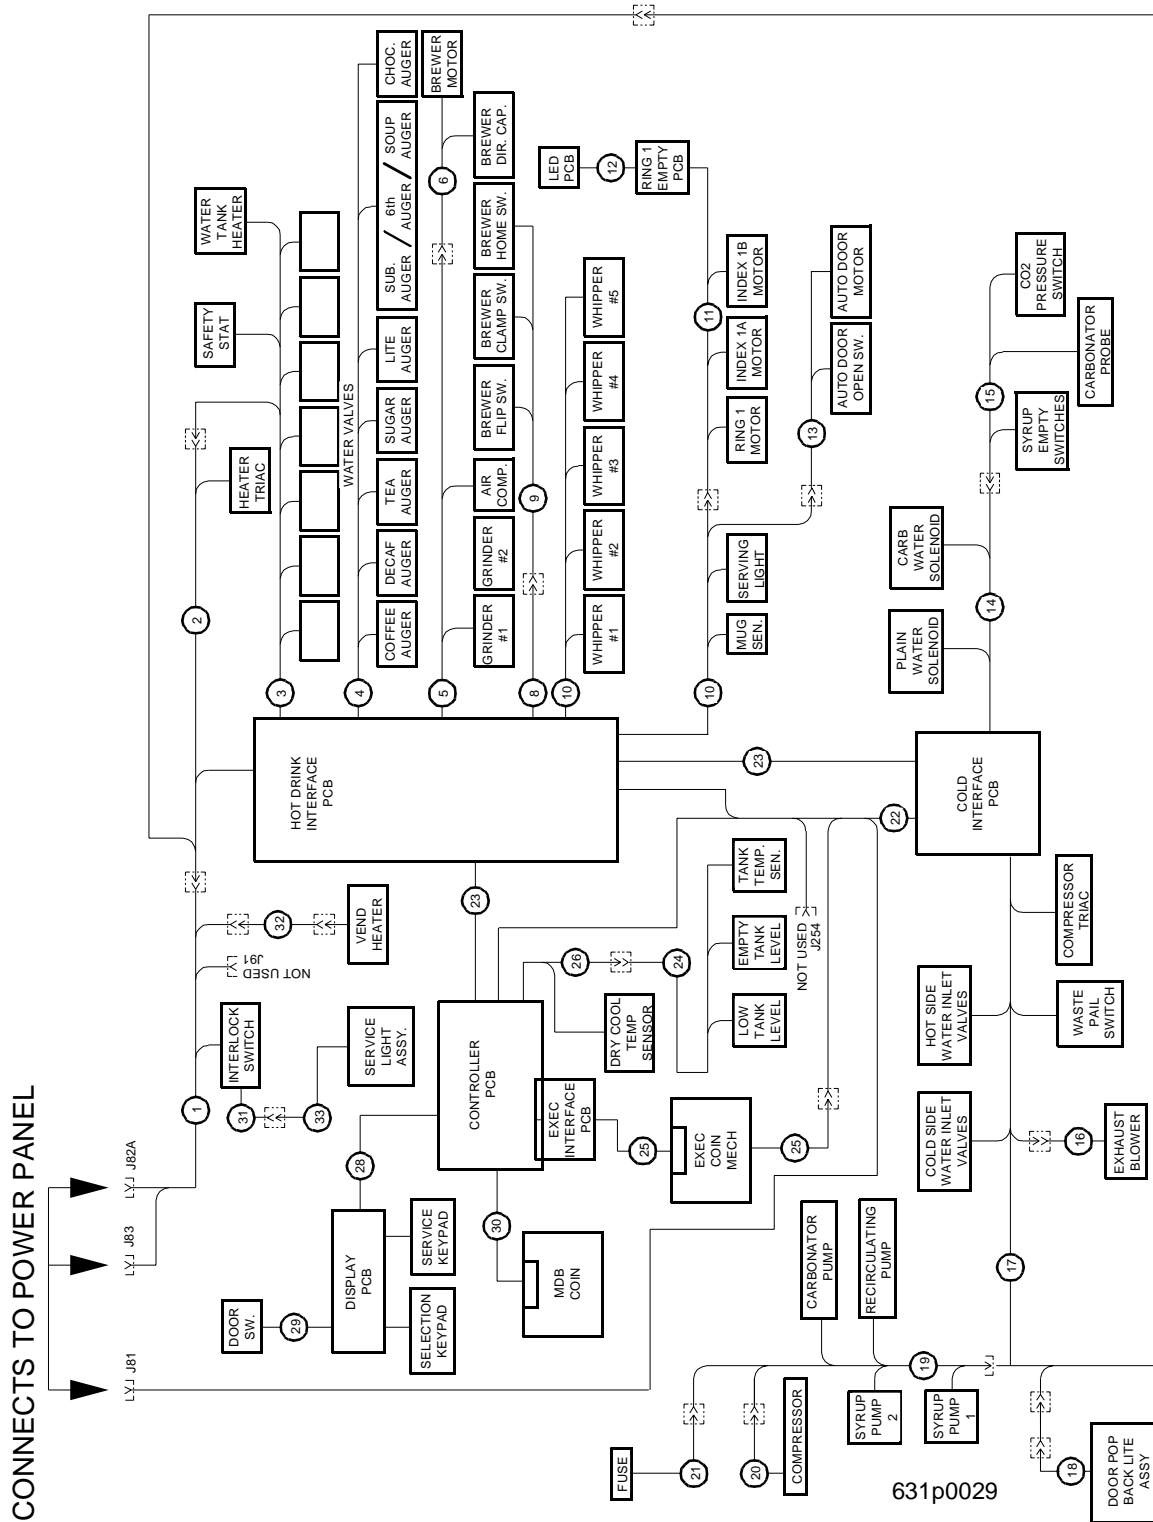

# EuroTwin Drink Center Parts Manual

Figure 91. Overall Wiring Harnesses