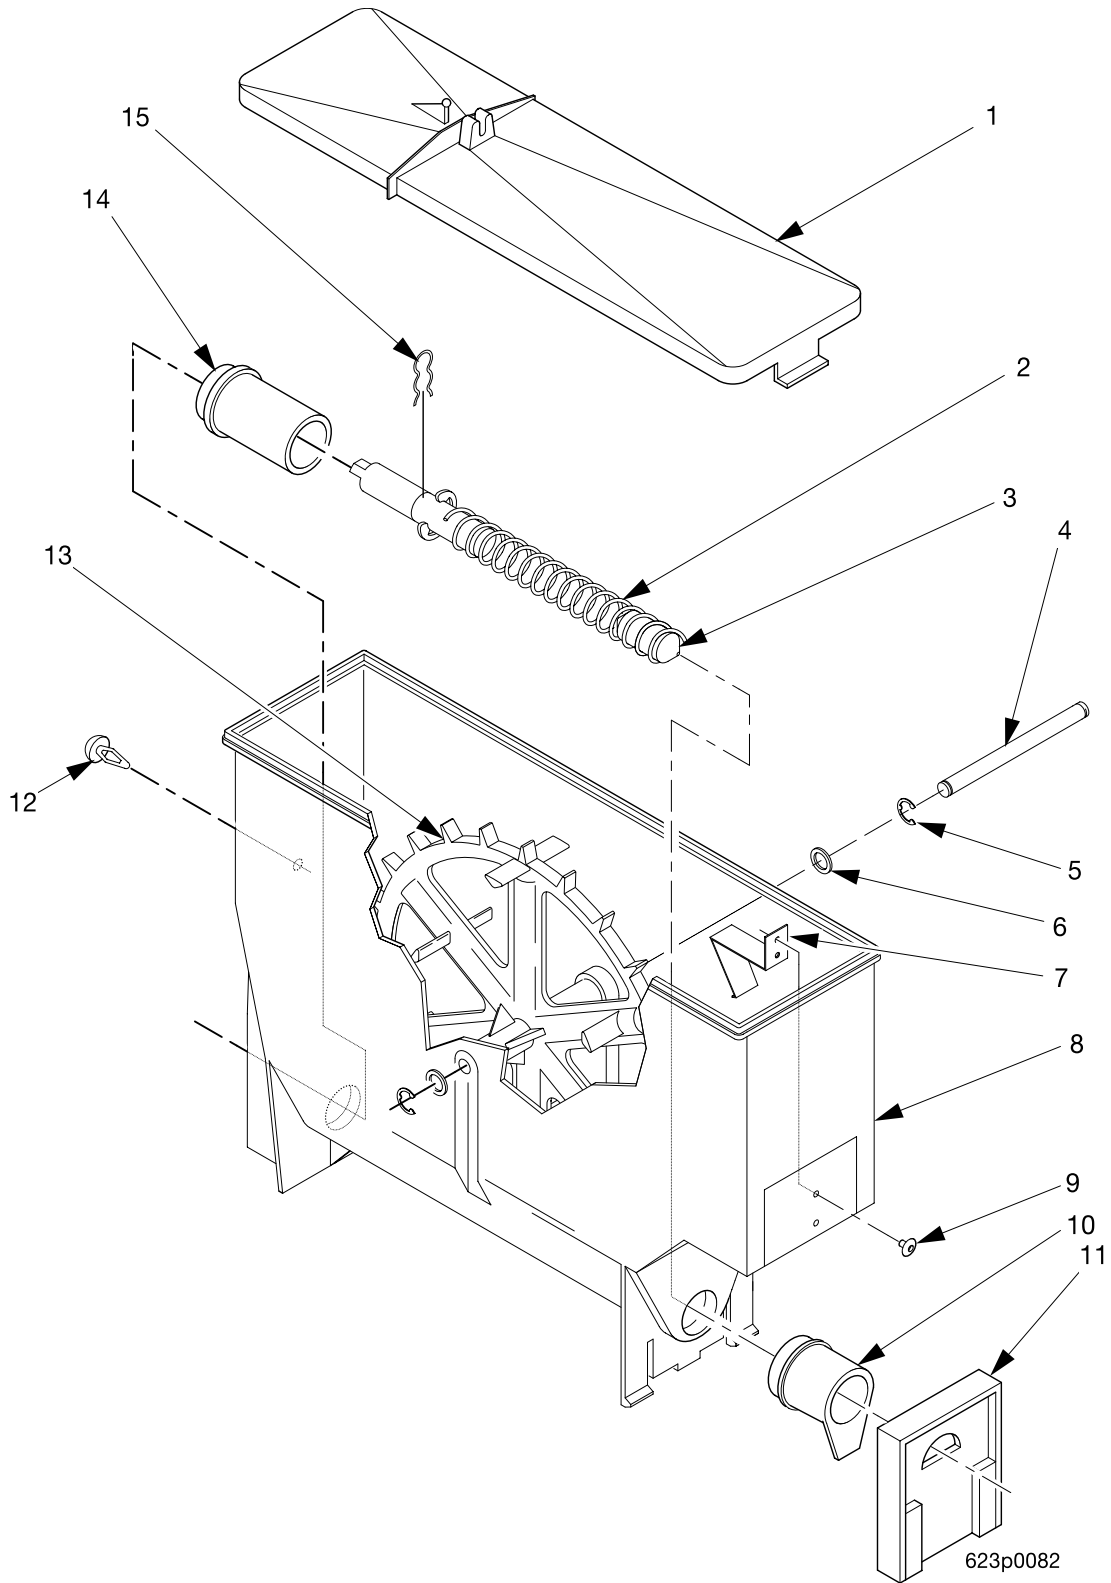

# EuroTwin Drink Center Parts Manual

Figure 63. Canister Assembly 6537024