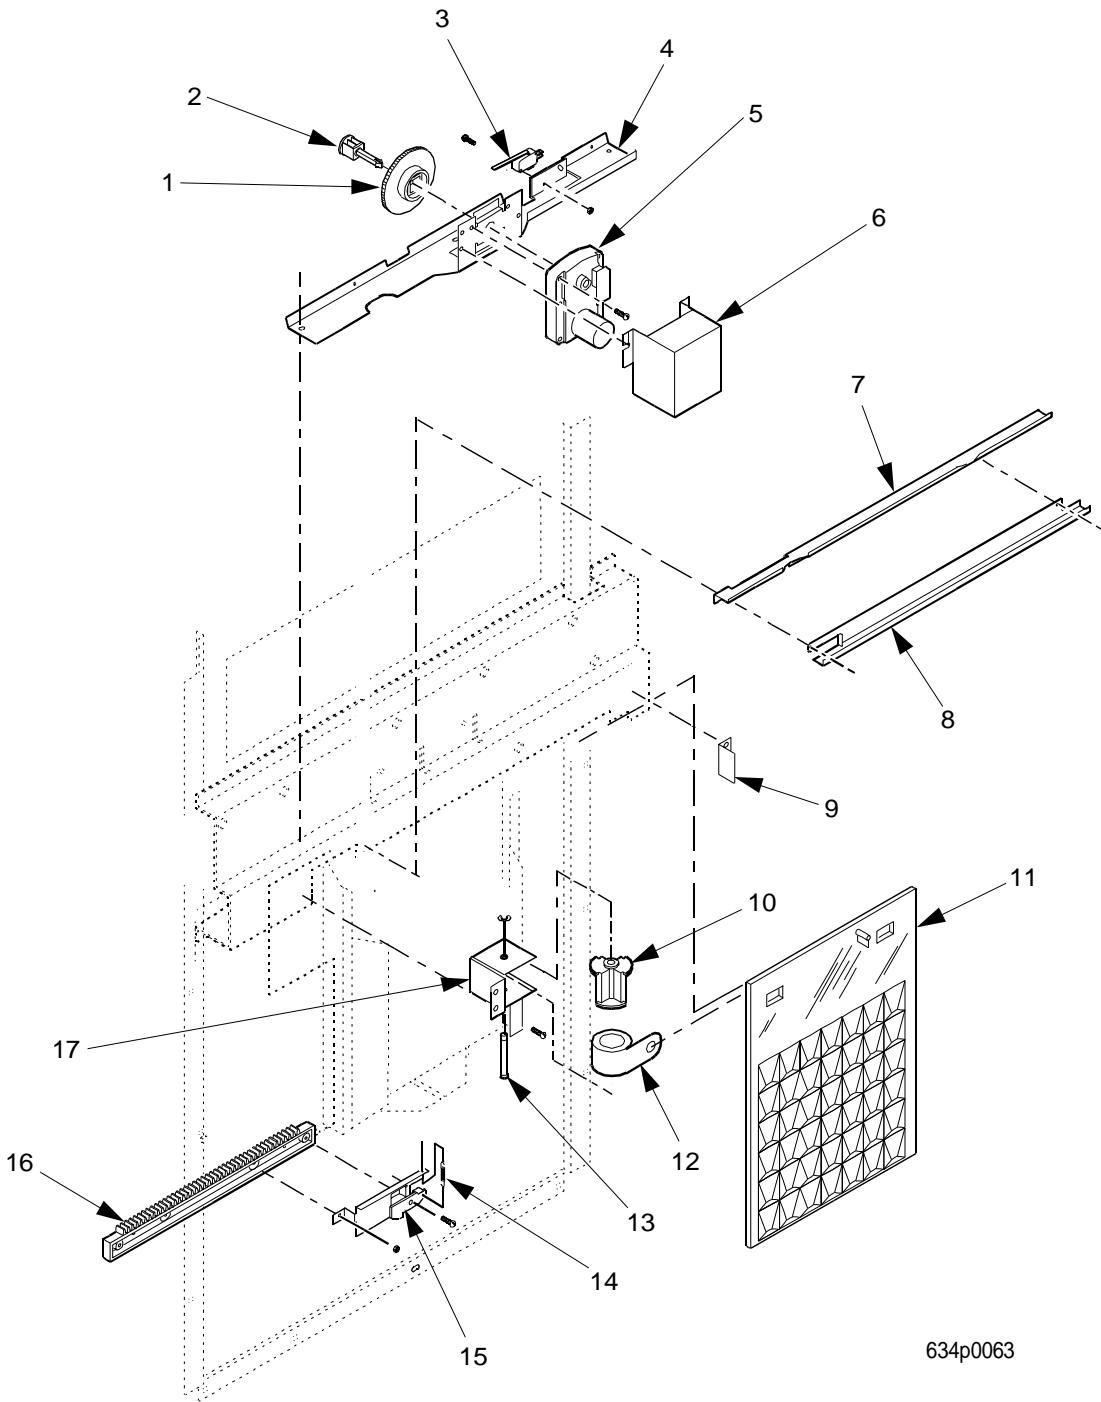

EuroTwin Drink Center Parts Manual

Figure 20. Delivery Door Options

EuroTwin Drink Center Parts Manual

TABLE 20. DELIVERY DOOR OPTIONS

INDEX	PART NUMBER	DESCRIPTION	QTY
-	P6230804	MANUAL DELIVERY DOOR OPTION (INCLUDES INDEX NUMBERS 9 THRU 13 PLUS 17)	1
	P6230805	AUTO DELIVERY DOOR OPTION (INCLUDES INDEX 1 THRU 6 AND 9 THRU 17)	
-	6239026	HARNESS - AUTO DOOR (NOT SHOWN)	1
-	1452139	RETAINER - HARNESS (NOT SHOWN)	3
1	1477020	GEAR - TRAY	1
2	1477113	COUPLING - SPIRAL	1
3	5220108	SWITCH	1
4	3282004	BRACKET-MOTOR-AUTO DOOR	1
5	1577035	MOTOR AND PCB ASSEMBLY	1
6	6232263	COVER - MOTOR - VEND DOOR	1
7	6532010	TRACK - GEAR RACK	1
8	6232172	TRACK - VEND DOOR	1
9	6232096	STOP - VEND DOOR	1
10	6232084	SPOOL - SPRING	1
11	6232065	DOOR - VEND	1
12	6232091	SPRING - VEND DOOR	1
13	6232085	SHAFT - SPOOL	1
14	3108141	SPRING COVER AIR GAP	1
15	6232160	PLATE ASSEMBLY - RACK	1
16	6234106	RACK - BREWER	1
17	6232089	HOUSING - SPRING	1