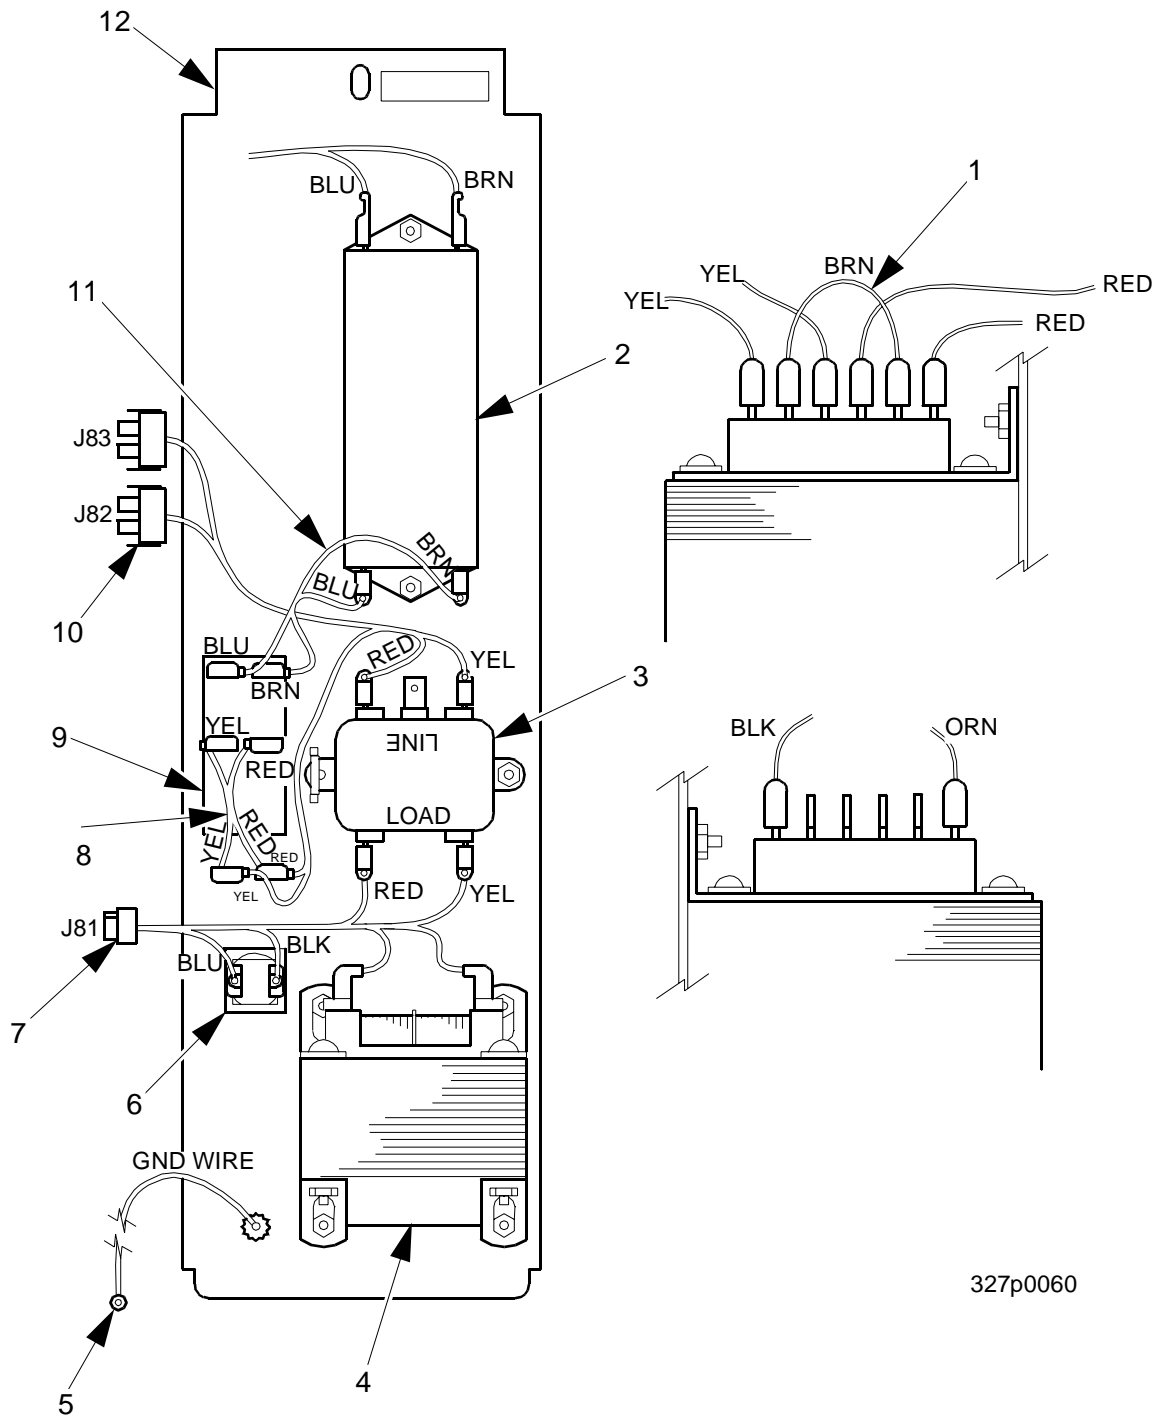

# EuroTwin Drink Center Parts Manual

Figure 41. Power Panel Assembly - 230 V - Fr/Ger