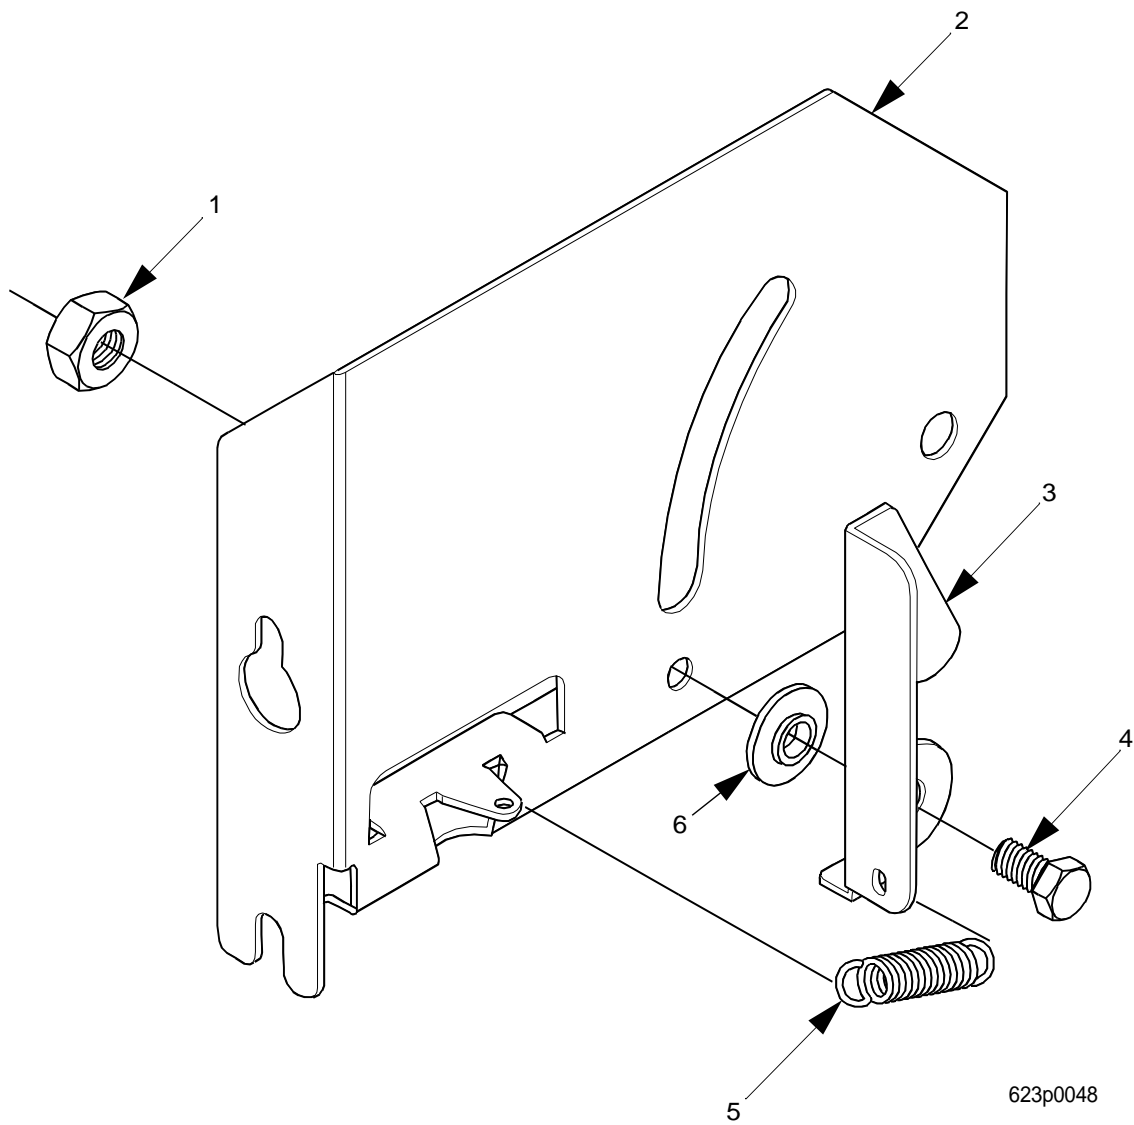

# EuroTwin Drink Center Parts Manual

Figure 19. Cup Mechanism Mounting Bracket Assembly