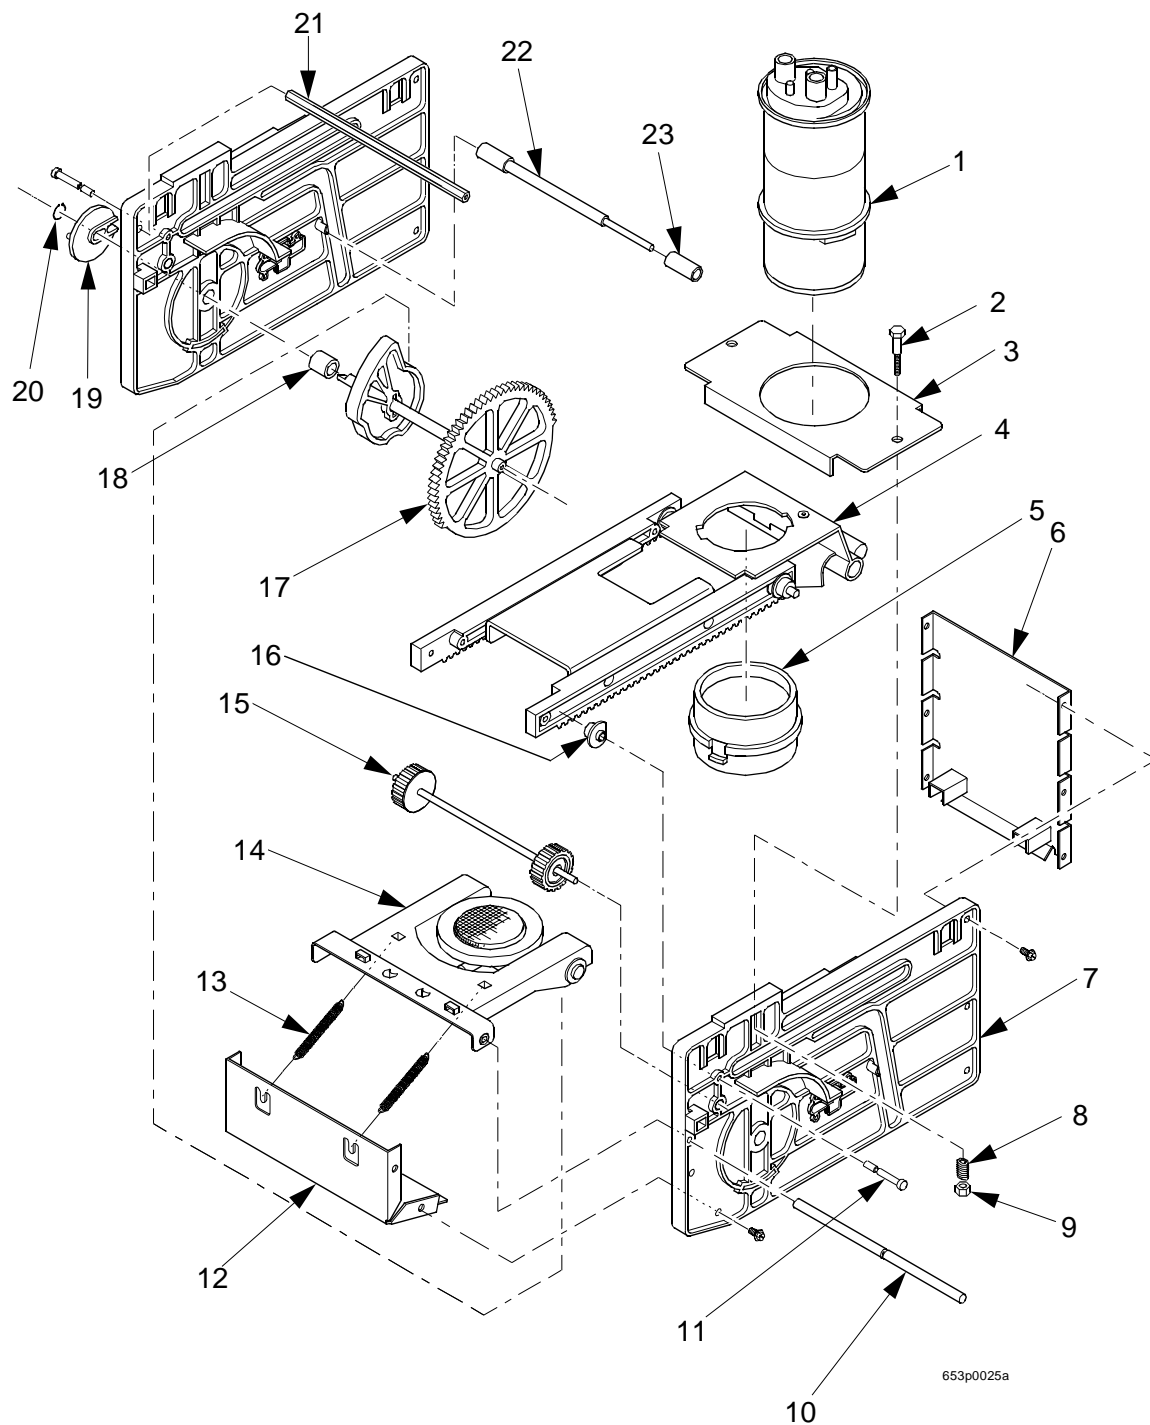

EuroTwin Drink Center Parts Manual

Figure 42. Single Brewer Assembly (No Filter)

EuroTwin Drink Center Parts Manual

TABLE 42. SINGLE BREWER ASSEMBLY (NO FILTER)

INDEX	PART NUMBER	DESCRIPTION	QTY
1	6234328	BARREL ASSEMBLY - BREWER (FIGURE 45)	REF
2	6234288	BOLT - 1/4-20 X 1 1/2	1
3	6234301	BARREL SUPPORT - BREWER	1
4	6234001	RACK ASSEMBLY (FIGURE 46)	2
5	6234104	BASKET - BREWER	1
6	6234215	WALL ASSEMBLY - REAR	1
7	6234273	SIDEWALL - BREWER	2
8	6234225	SPRING - BREWER	2
9	6234289	LOCKNUT - #1/4-20	2
10	6234308	SHAFT - SWING ARM	1
11	6234223	PIN-ROLLER - SIDEWALL	2
12	6234220	WALL ASSEMBLY - BOTTOM - FRONT	1
13	6234205	SPRING	2
14	6234200	SWING ARM ASSEMBLY (FIGURE 44)	1
15	6234007	PINION GEAR ASSEMBLY	1
16	6234222	ROLLER - BREWER	2
17	6234008	GEAR & CAM ASSEMBLY	1
18	6234803	SPACER - CAM	1
19	6234310	DRIVE CONNECTION - BREWER	1
20	6234303	RETAINING RING - .375 DIA	1
21	6234293	SPACER - SINGLE BREWER	1
22	6234271	SHAFT - FLIP STOP	1
23	6234270	ROLLER - STOP	2