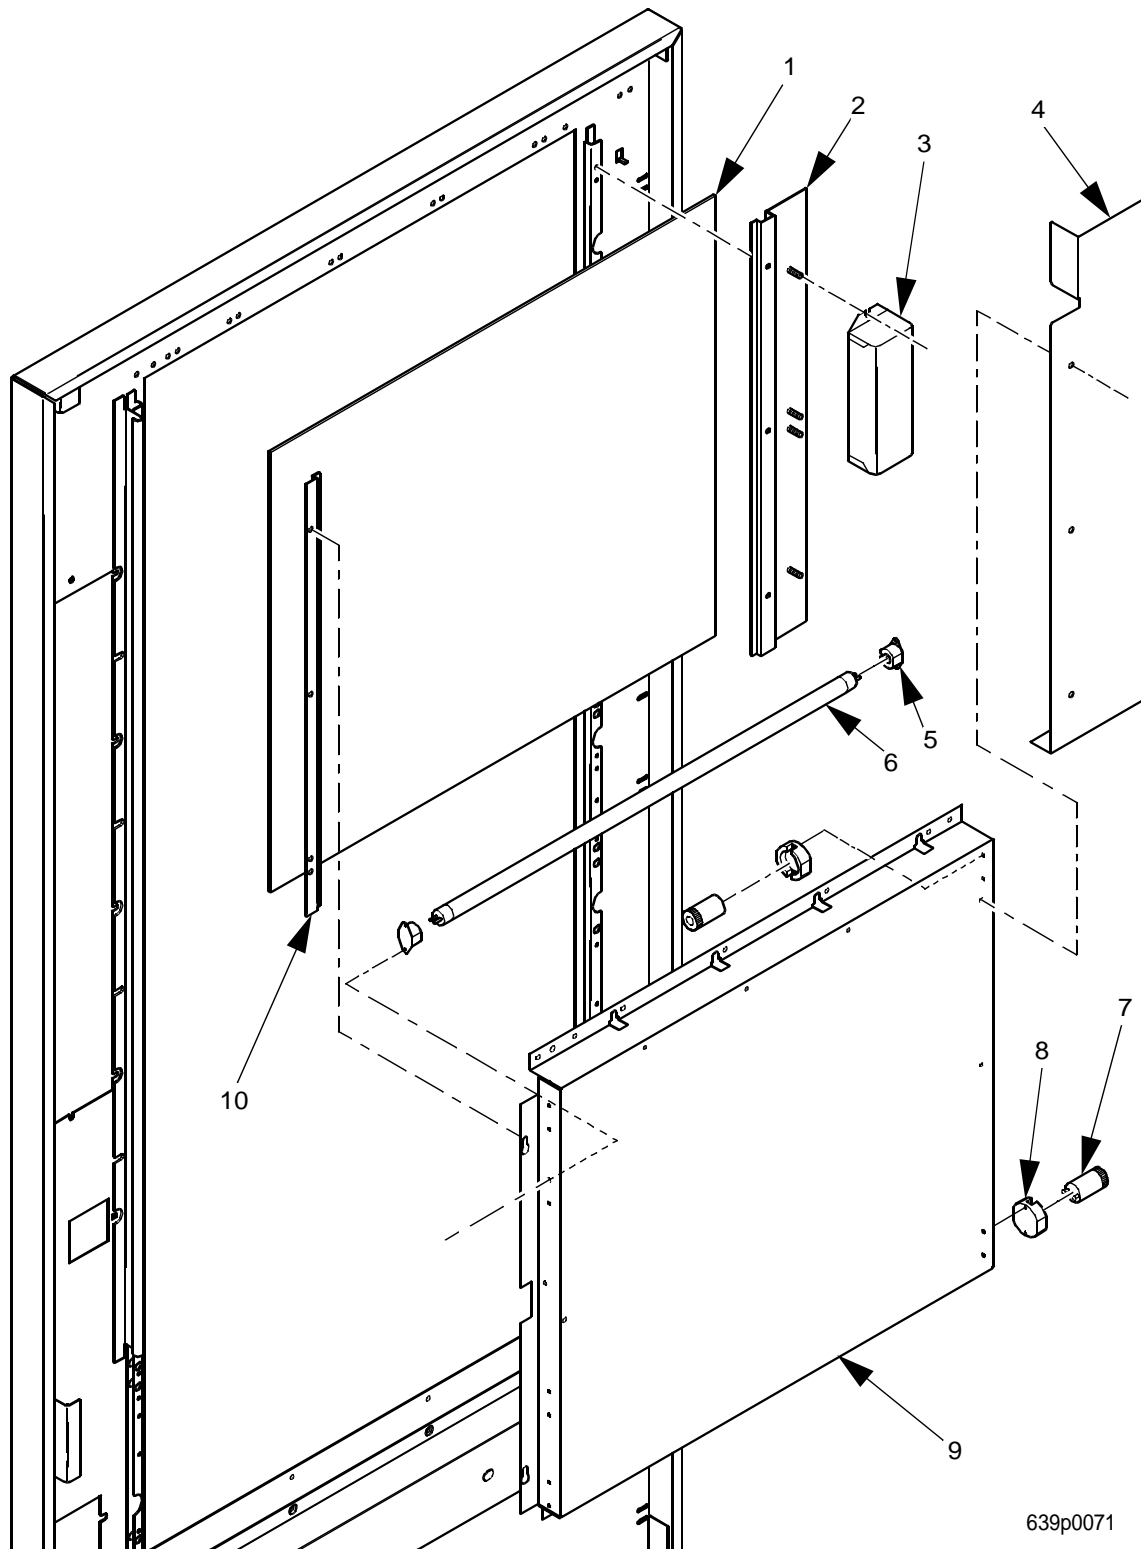

EuroTwin Drink Center Parts Manual

639p0071

Figure 11. Lighting Assembly - Backlit POP

EuroTwin Drink Center Parts Manual

TABLE 11. LIGHTING ASSEMBLY - BACKLIT POP

INDEX	PART NUMBER	DESCRIPTION	QTY
-	6342084	HOUSING AND ELECTRICAL COMPONENT ASSEMBLY - 230 V - WITH BACKLIT OPTION	1
1	6392027	P.O.P.-BACKLIT-EURO TWIN	1
2	6342077	RETAINER ASSEMBLY-POP-LEFT-MILL.	1
3	6396028	BALLAST ASSEMBLY - 13 WATT - 230 VOLT	1
4	6342058	COVER-ELEC.-BACKLIT	1
5	6396026	LAMP SOCKET ASSEMBLY	2
6	4031148	LAMP FLUORESCENT 13W	1
7	4031150	FLUORESCENT LAMP STARTER FS-4	1
8	4319008	STARTER SOCKET ASSEMBLY	1
9	6342093	HOUSING-LAMP-BACKLITE	1
10	6342056	FLANGE-P.O.P.-BACKLITE	1
-	1679005	FLUORESCENT LIGHT FILTER - 120/230 V (NOT SHOWN)	1