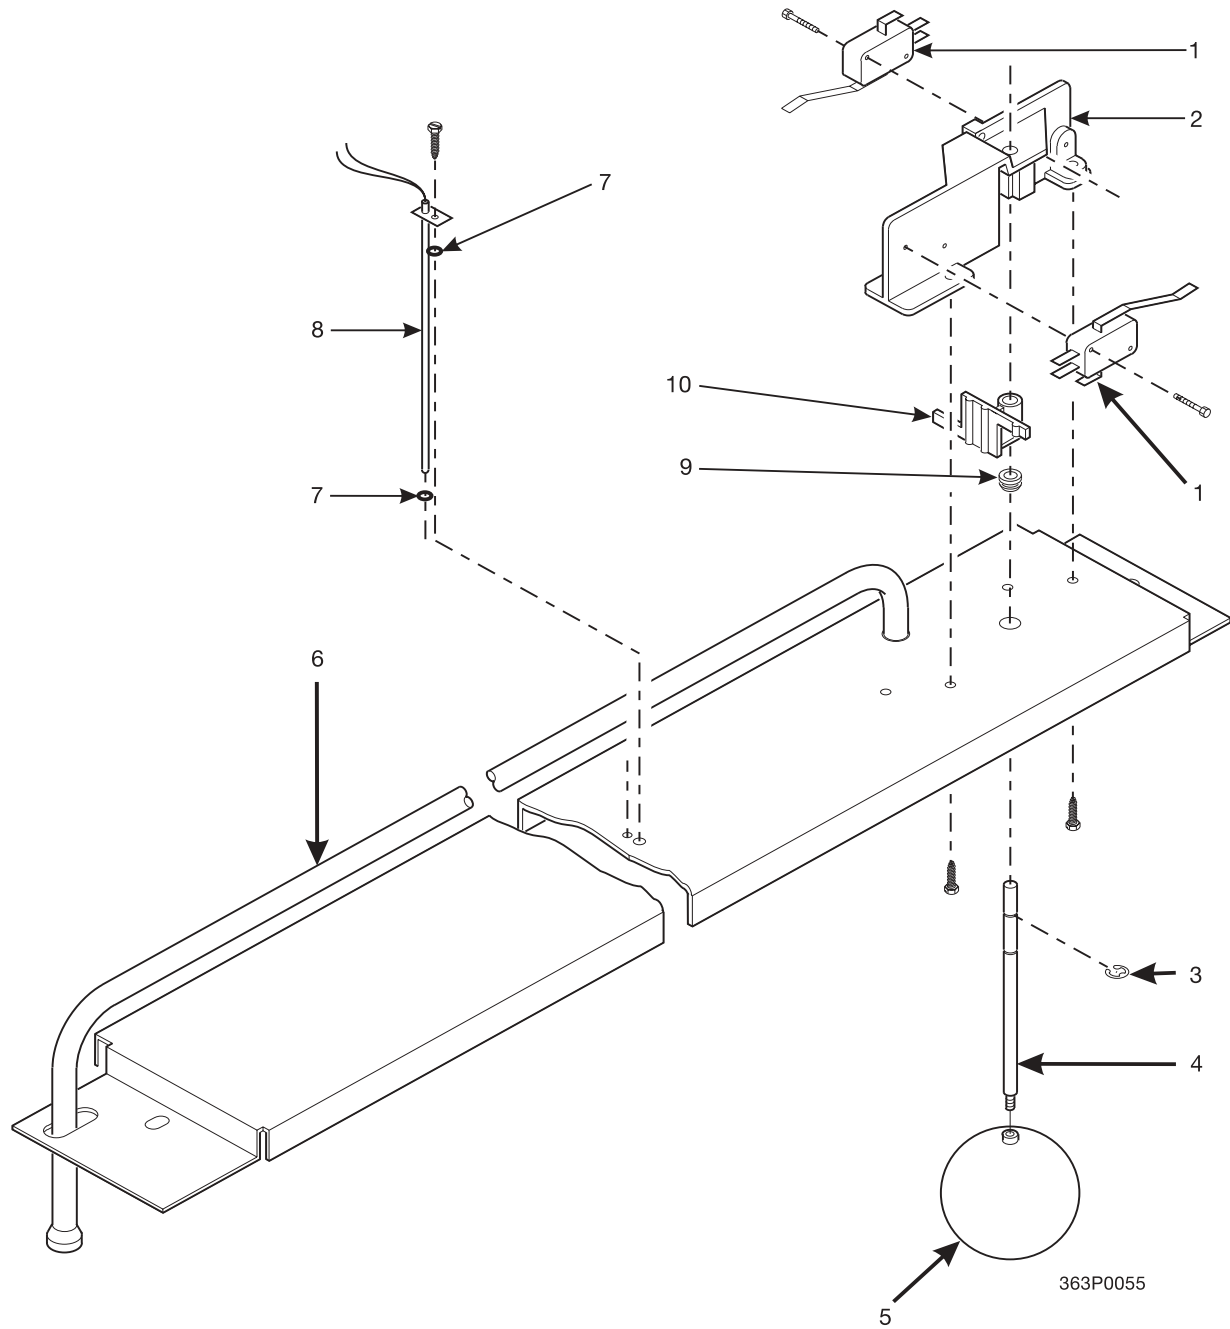

# EuroTwin Drink Center Parts Manual

Figure 36. Water Tank Lid Assembly