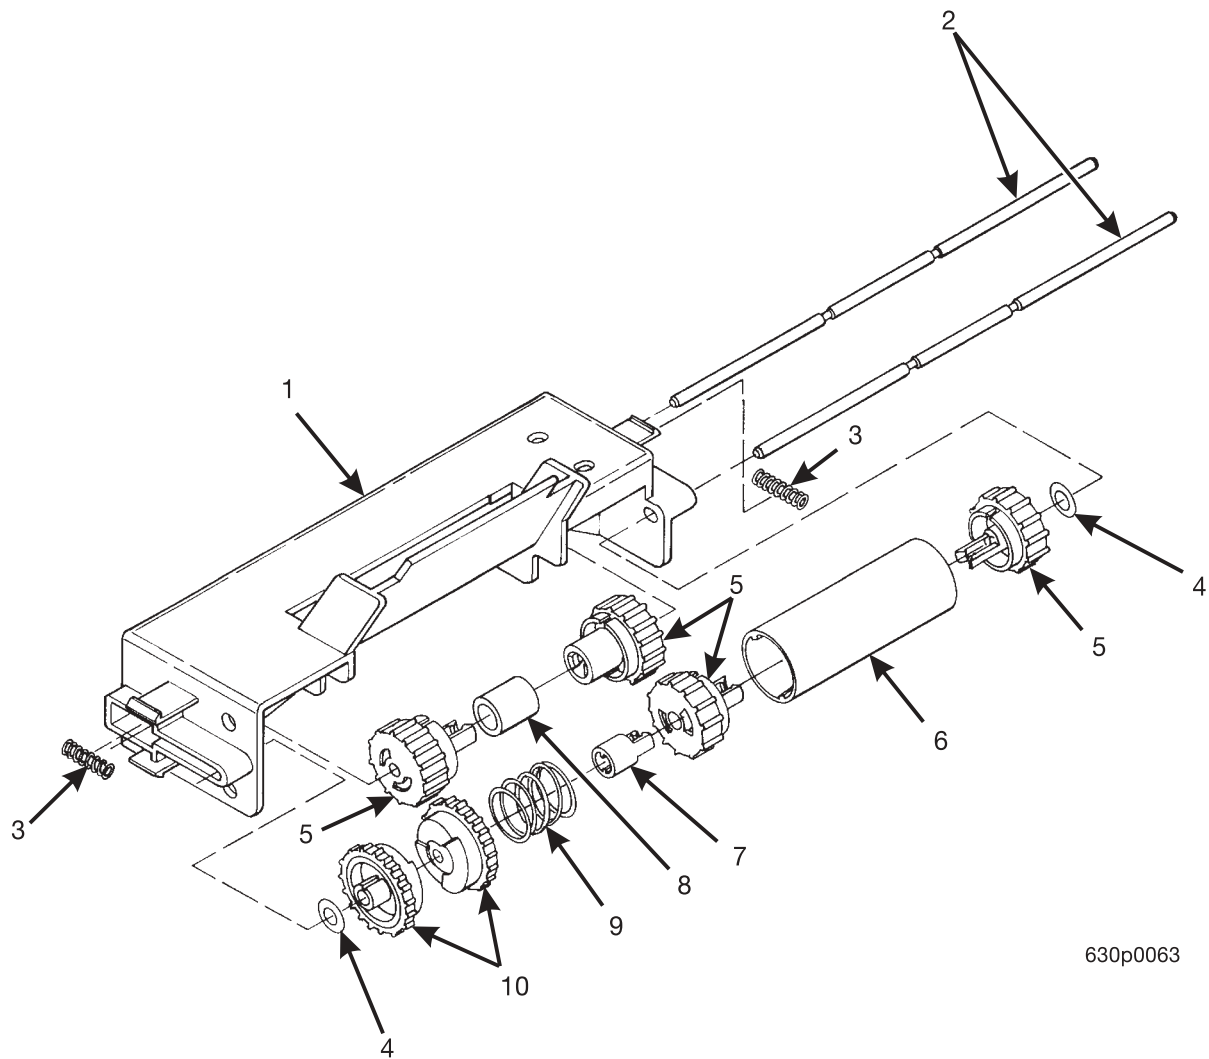

EuroTwin Drink Center Parts Manual

630p0063

Figure 48. Paper Mechanism Assembly - Single Brewer

EuroTwin Drink Center Parts Manual

TABLE 48. PAPER MECHANISM ASSEMBLY - SINGLE BREWER

INDEX	PART NUMBER	DESCRIPTION	QTY
-	6234600	PAPER MECHANISM ASSEMBLY - SINGLE BREWER	REF
1	6234626	PAPER MECH. HOUSING	1
2	6234612	SHAFT - PAPER MECH.	2
3	6234614	COMPRESSION SPRING - PAPER MECH SHAFT (NOT PART OF ASSEMBLY - ORDER SEPARATELY)	2
4	6234628	WASHER-PAPER MECH.	2
5	6234620	ROLLER END CAP - PAPER MECH	4
6	6234619	PAPER ROLLER EXTRUSION	1
7	6234603	ROLLER DRIVE - PAPER MECH	1
8	6234634	TUBE-6108089 - .50 LG.	2
9	6234615	SPRING - PAPER MECH RATCHET	1
10	6234607	RATCHET - PAPER MECH.	2