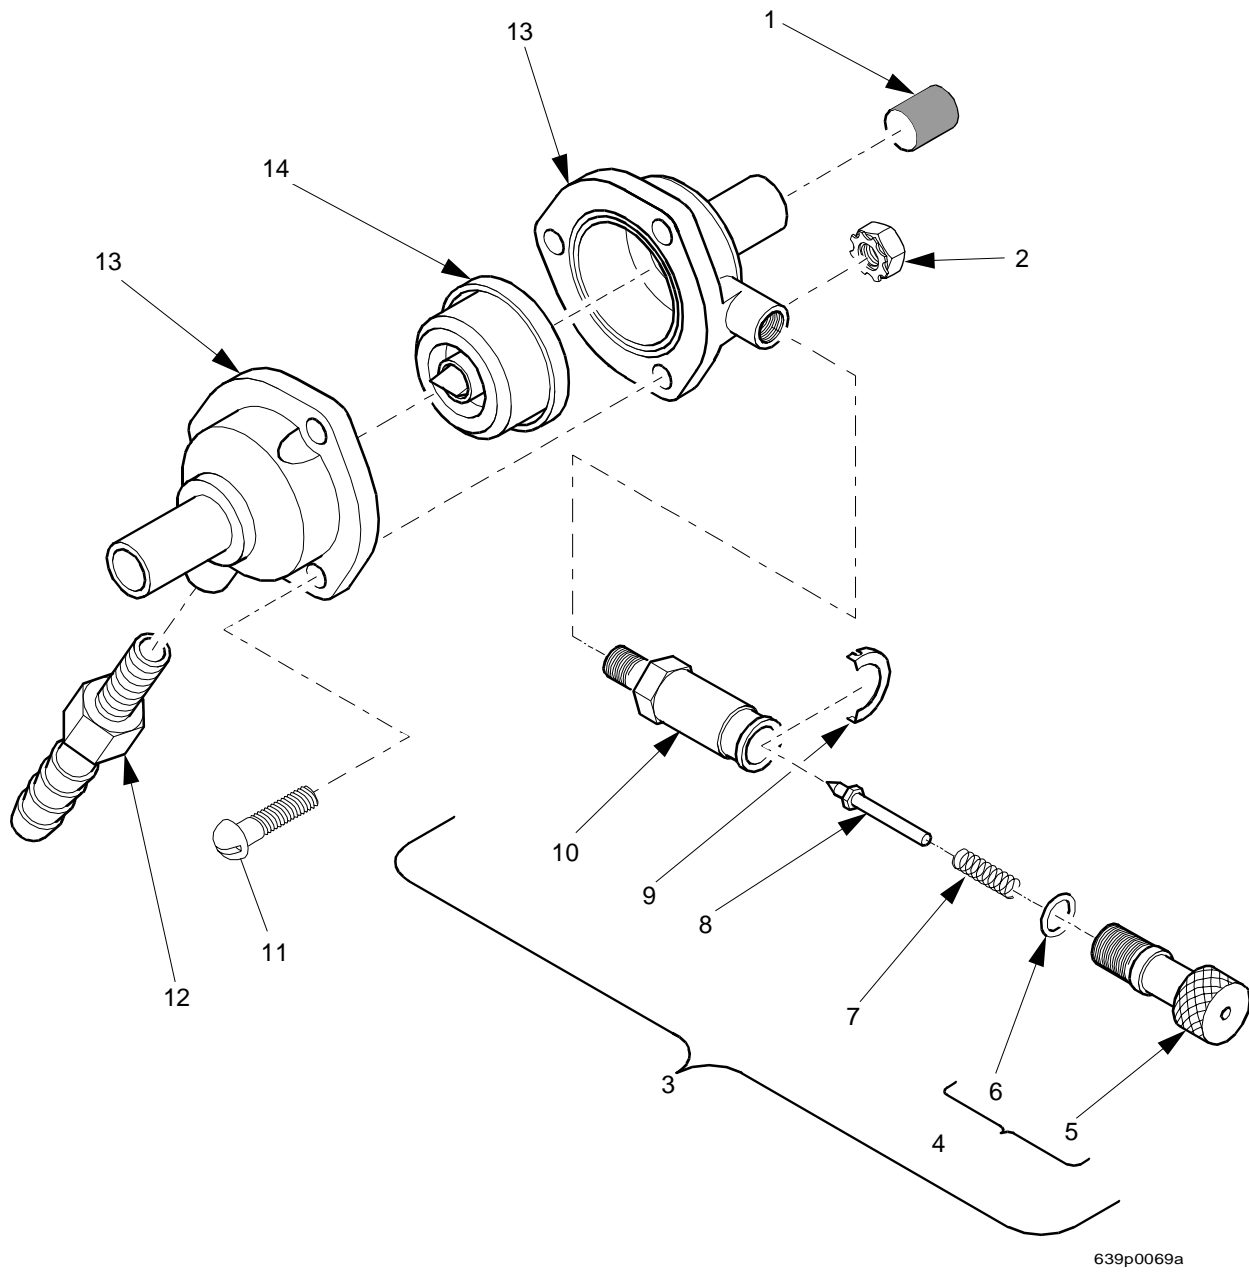

EuroTwin Drink Center Parts Manual

639p0069a

Figure 68. Regulator Assembly

EuroTwin Drink Center Parts Manual

TABLE 68. REGULATOR ASSEMBLY

INDEX	PART NUMBER	DESCRIPTION	QTY
-	6234981	REGULATOR ASSEMBLY - SINGLE BREWER	1
1	6234335	FILTER - AIR REGULATOR	1
2	9900081	NUT, #8-32 X 3/4 RHS	3
3	6154284	CONTROL ASSEMBLY (INCLUDES INDEX NUMBER 4 - 10)	1
4	6154289	ADJUSTER ASSEMBLY (INCLUDES INDEX NUMBERS 5 & 6)	1
5	6154290	ADJUSTER - CONTROL	1
6	6154232	O RING - .239 X .07	1
7	6154286	SPRING - PRESSURE CONTROL	1
8	6154287	PLUNGER - PRESSURE CONTROL	1
9	6154285	RETAINER - ADJUSTER	1
10	6154288	BODY - PRESSURE CONTROL	1
11	9900115	SCREW, #8-32 X 3/4 RHS	3
12	3167128	FITTING - PARKER #P4MCB2	1
13	6154214	BODY - REGULATOR	2
14	6334016	DIAPHRAGM AND RESTRICTOR ASSEMBLY	1