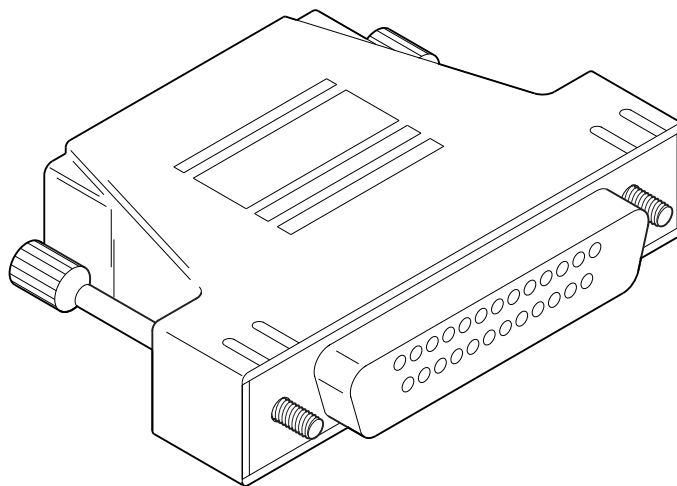

EuroTwin Drink Center Parts Manual

TABLE 99. INGREDIENT DRAIN TRAY ACCESSORY

INDEX	PART NUMBER	DESCRIPTION	QTY
1	6241009	INGREDIENT DRAIN TRAY - 32" - FRESH BREW	OPT
	6241008	INGREDIENT DRAIN TRAY - 32" - FREEZE DRY	
2	6237053	FASTENER - PUSH IN	8
3	6238090	TUBING - 13/16 OD X 5/8 ID BLACK	23"

TABLE 100. DEX PRINTER INTERFACE ACCESSORY

INDEX	PART NUMBER	DESCRIPTION	QTY
-	1679056	HARNESS - DEX PRINTER INTERFACE (CONNECT TO CONTROL- LER PCB AT J36) - NOT SHOWN	OPT.

FEMALE MODULAR ADAPTER

Figure 101. Data Printer Interface Accessory

TABLE 101. DATA PRINTER INTERFACE ACCESSORY

INDEX	PART NUMBER	DESCRIPTION	QTY
1	9984516	FEMALE MODULAR ADAPTER	OPT
-	1579018	RS232 PRINTER INTERFACE HARNESS (CONNECTS TO CONTROL- LER PCB AT J36)	OPT