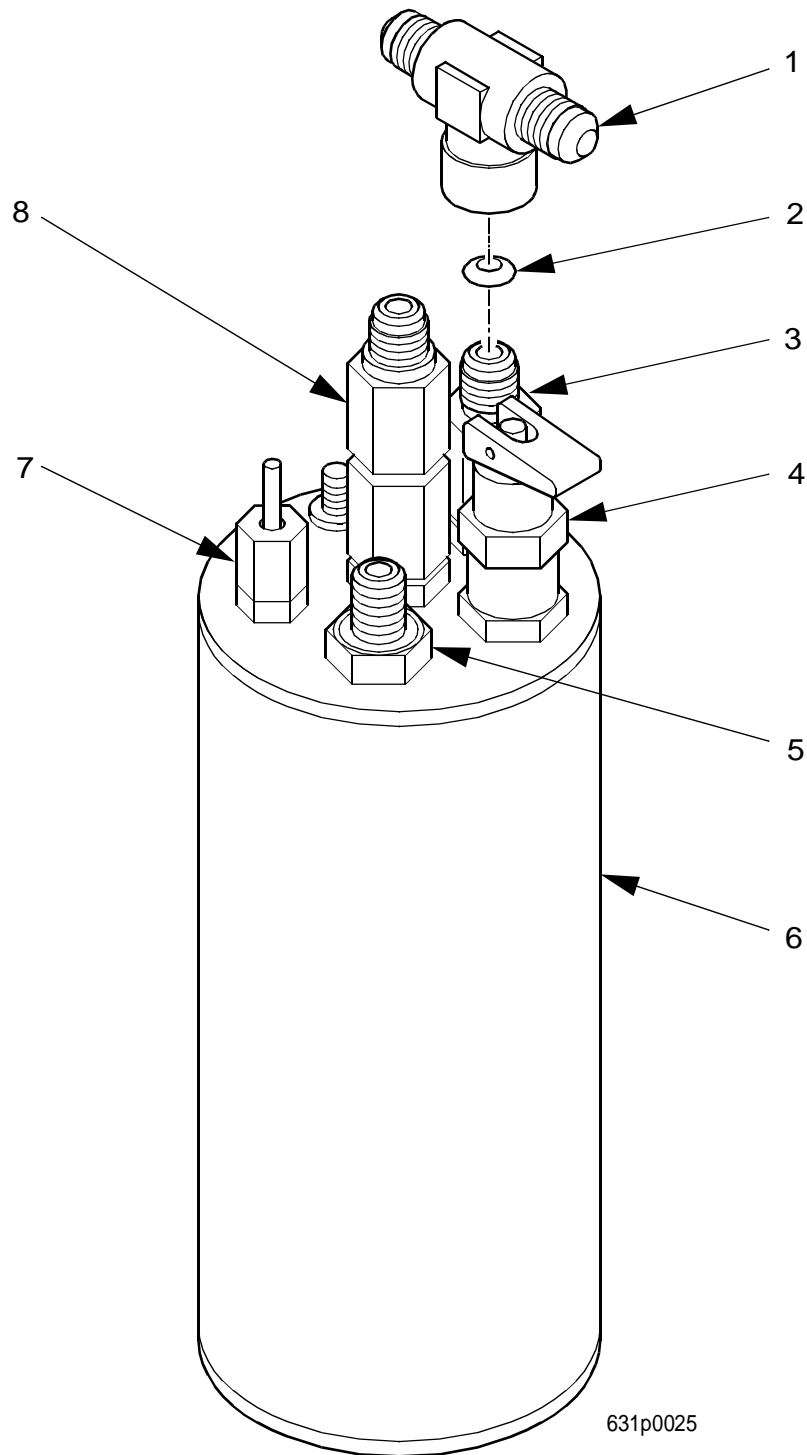

# EuroTwin Drink Center Parts Manual

Figure 78. Carbonator Assembly Detail